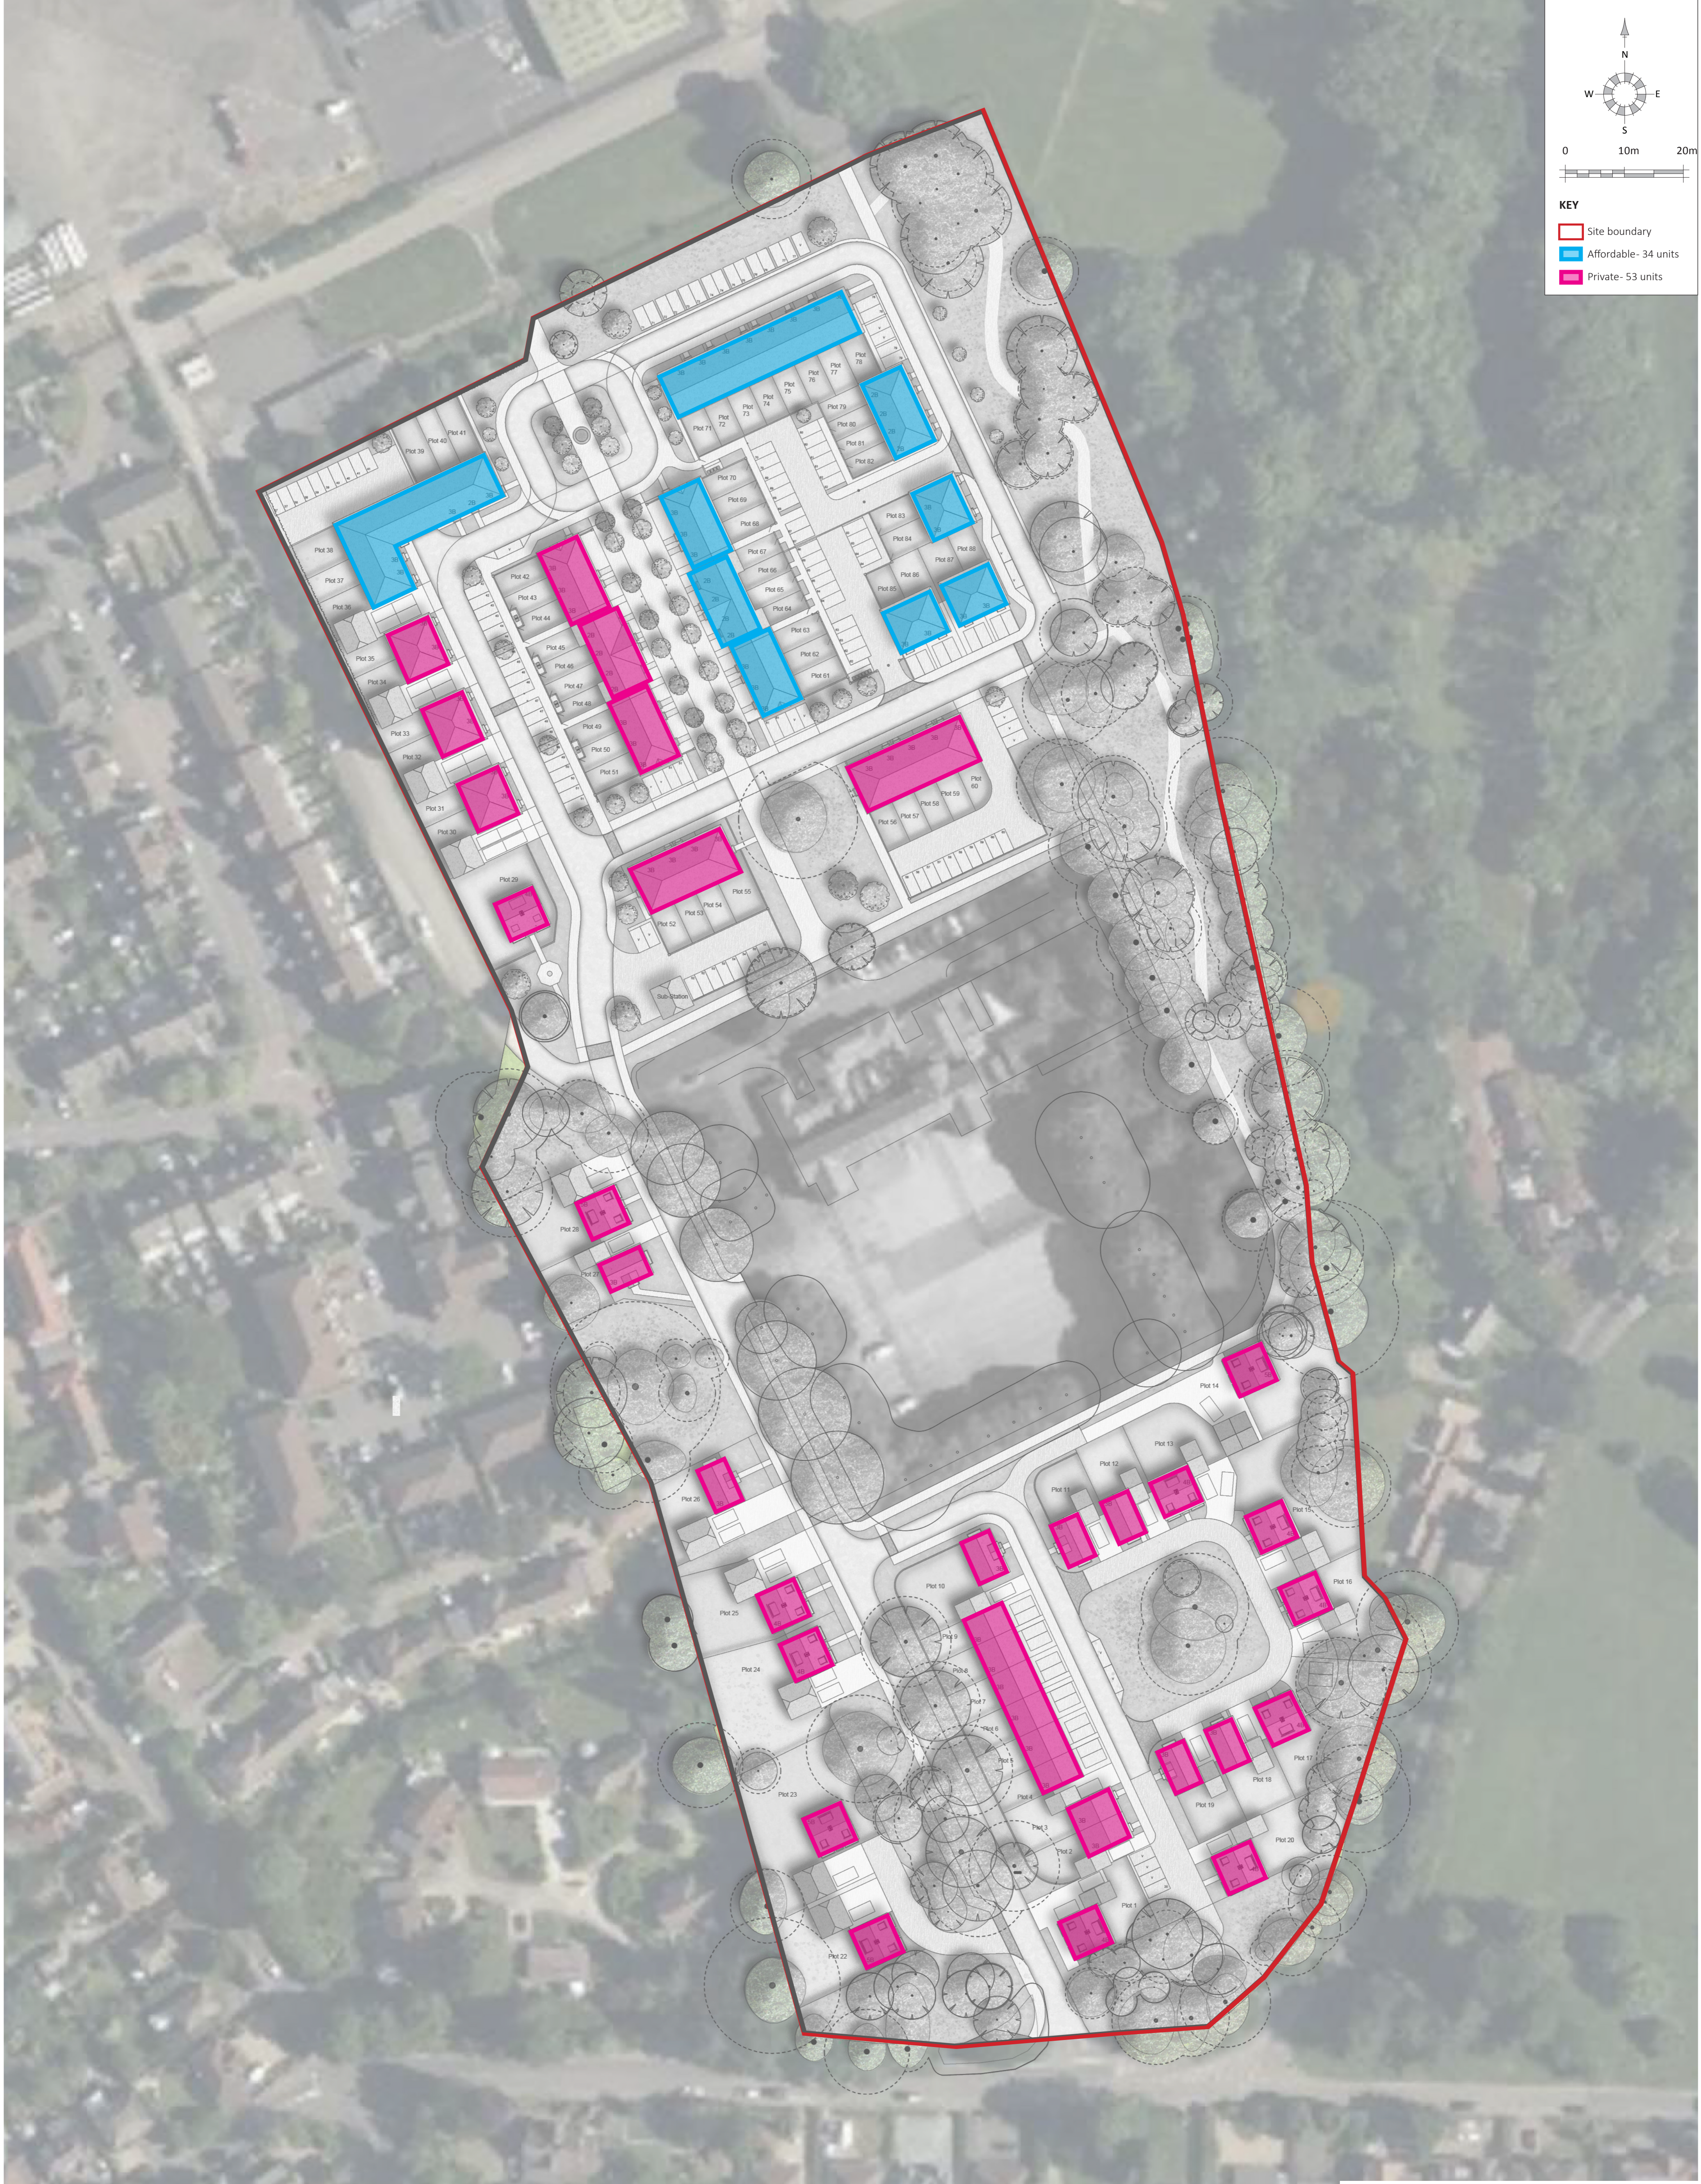

0 10m 20m

KEY

- Site boundary
- Affordable- 34 units
- Private- 53 units

Tenure Mix Diagram
 Kenley Campus
21125 / C08A
 Scale 1:500 @ A1 June 2023