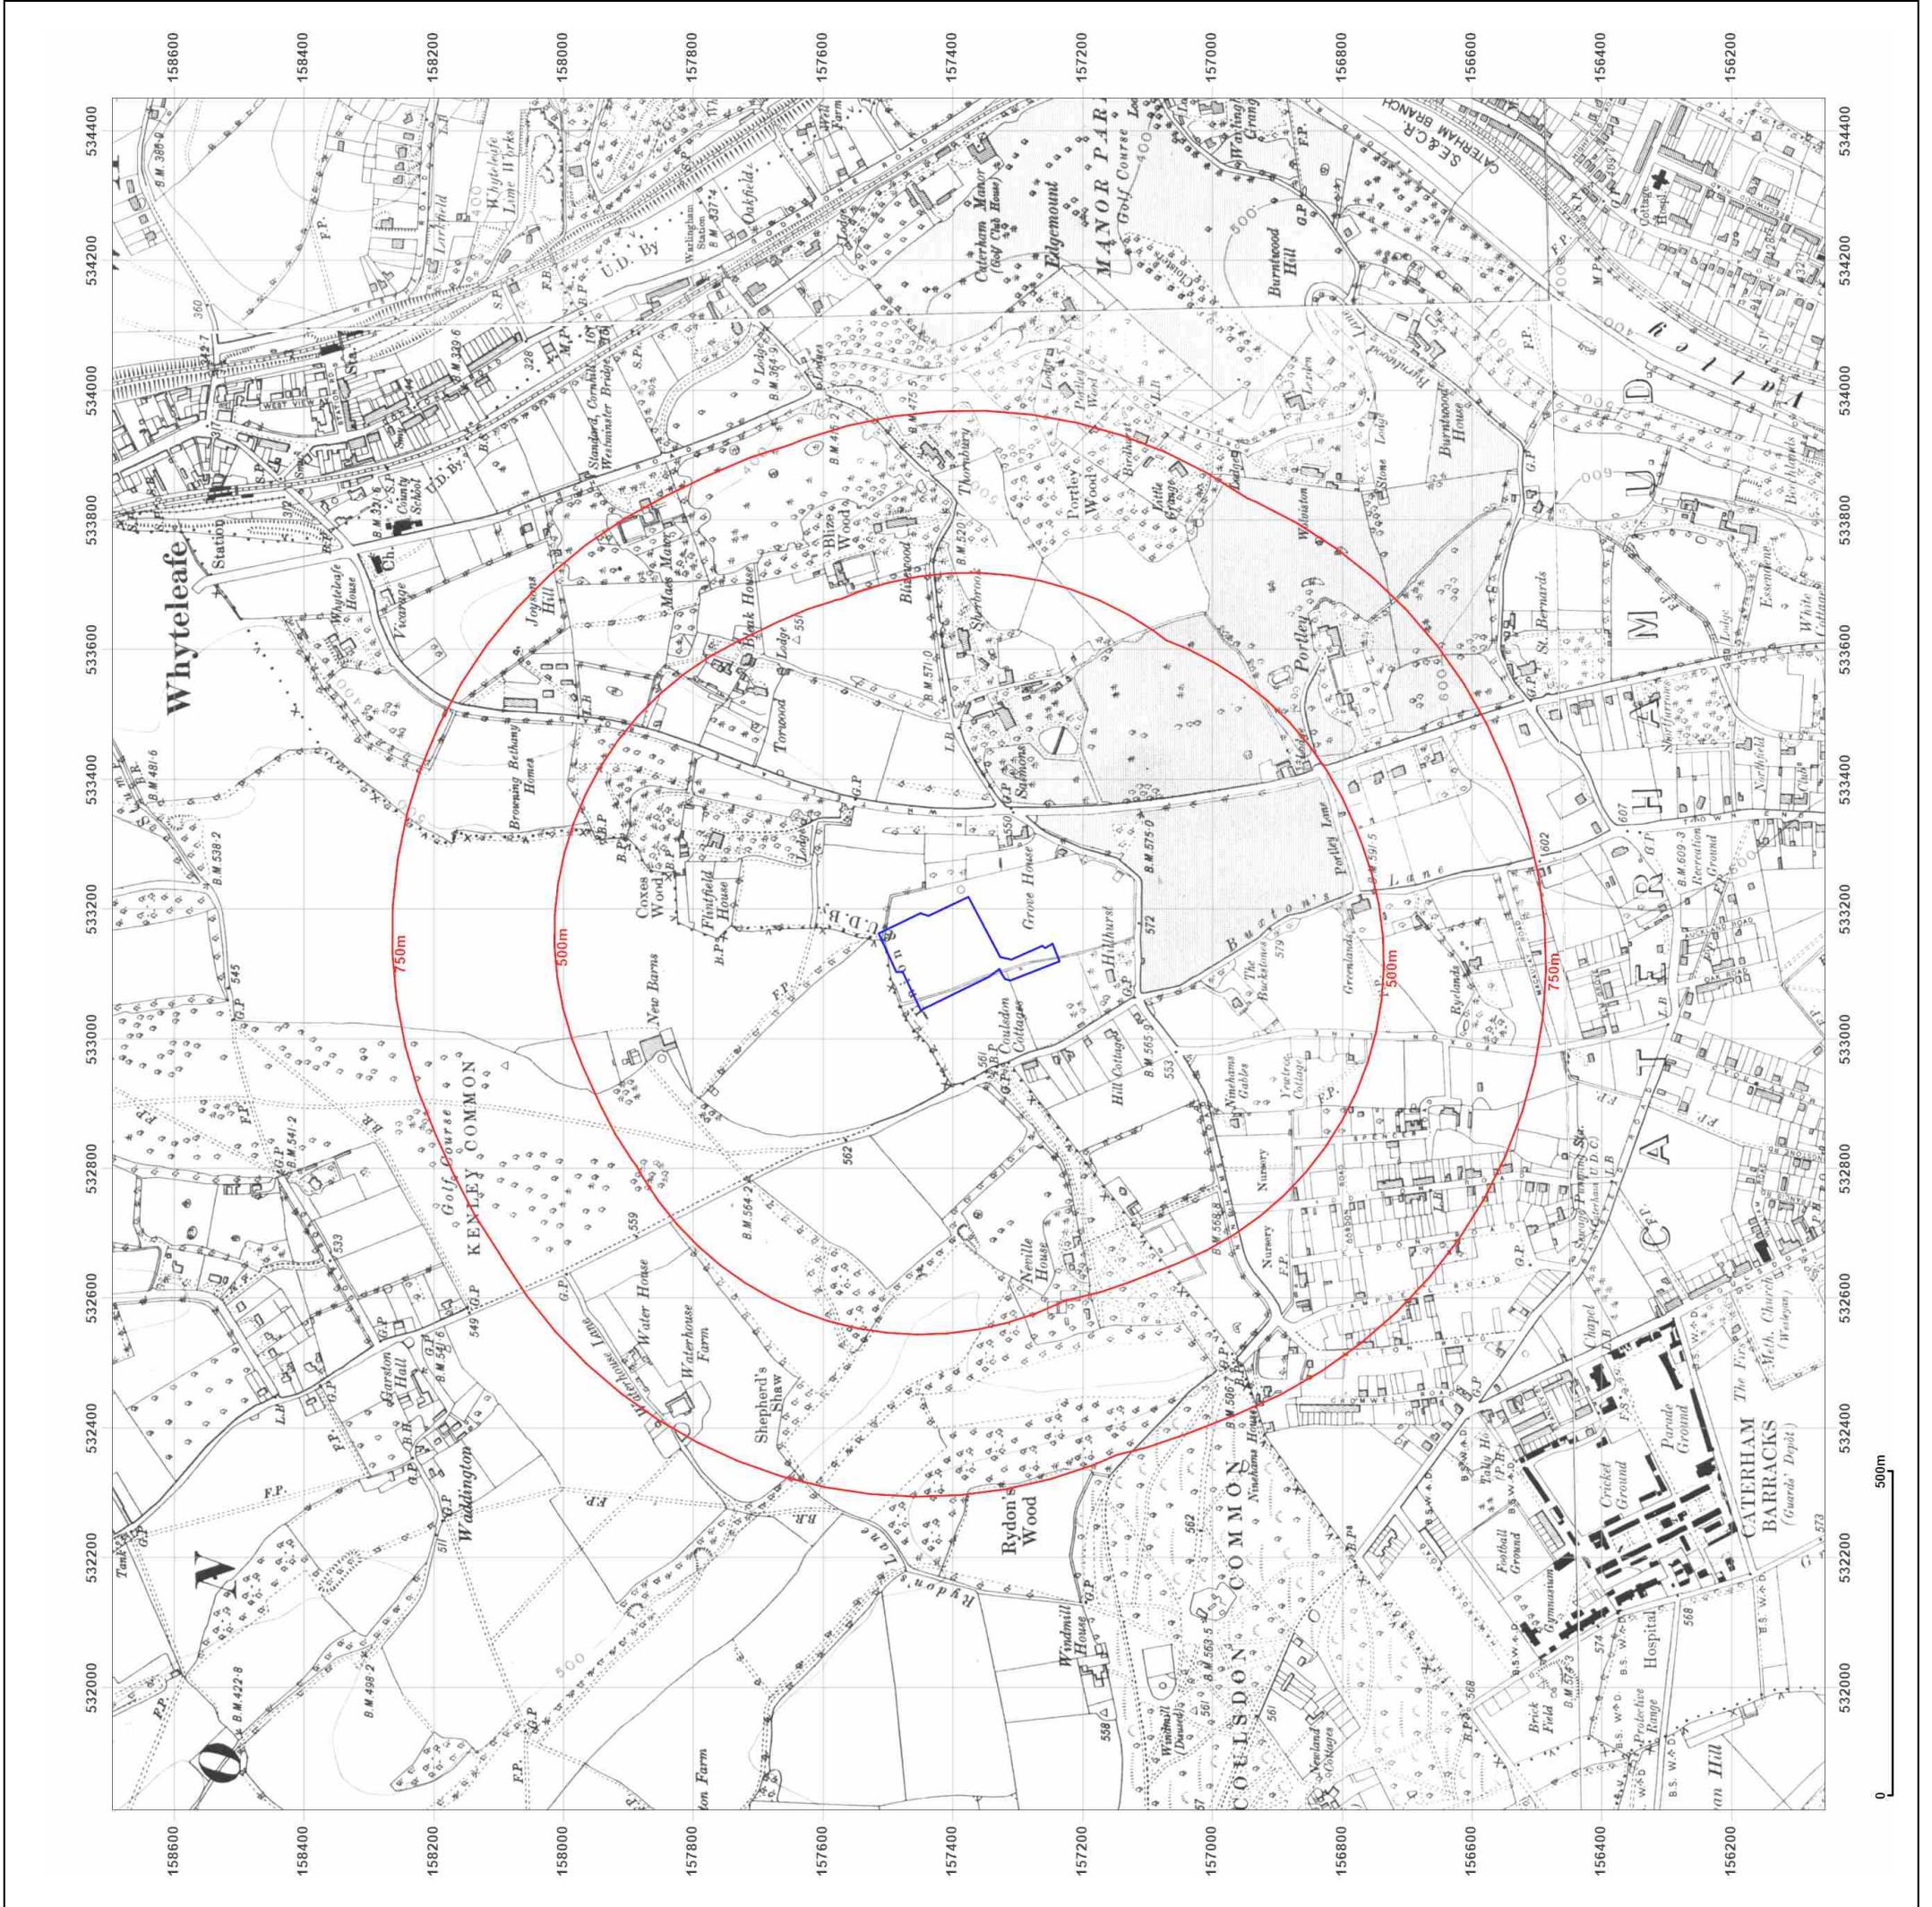

Site Details:

FOCUS SCHOOL, KENLEY
CAMPUS, VICTOR BEAMISH
AVENUE, CATERHAM, CR3 5FX

Client Ref: GWPR5384
Report Ref: GS-CE1-VX7-4QQ-ZS6
Grid Ref: 533130, 157374

Map Name: County Series

Map date: 1910

Scale: 1:10,560

Printed at: 1:10,560

Surveyed 1869
Revised 1910
Edition N/A
Copyright N/A
Levelled N/A

Surveyed 1869
Revised 1910
Edition N/A
Copyright N/A
Levelled N/A

Surveyed 1869
Revised 1910
Edition N/A
Copyright N/A
Levelled N/A

Surveyed 1869
Revised 1910
Edition N/A
Copyright N/A
Levelled N/A

Produced by
Groundsure Insights
T: 08444 159000
E: info@groundsure.com
W: www.groundsure.com

© Crown copyright and database rights 2018 Ordnance Survey 100035207

Production date: 07 June 2023

Map legend available at:

www.groundsure.com/sites/default/files/groundsure_legend.pdf