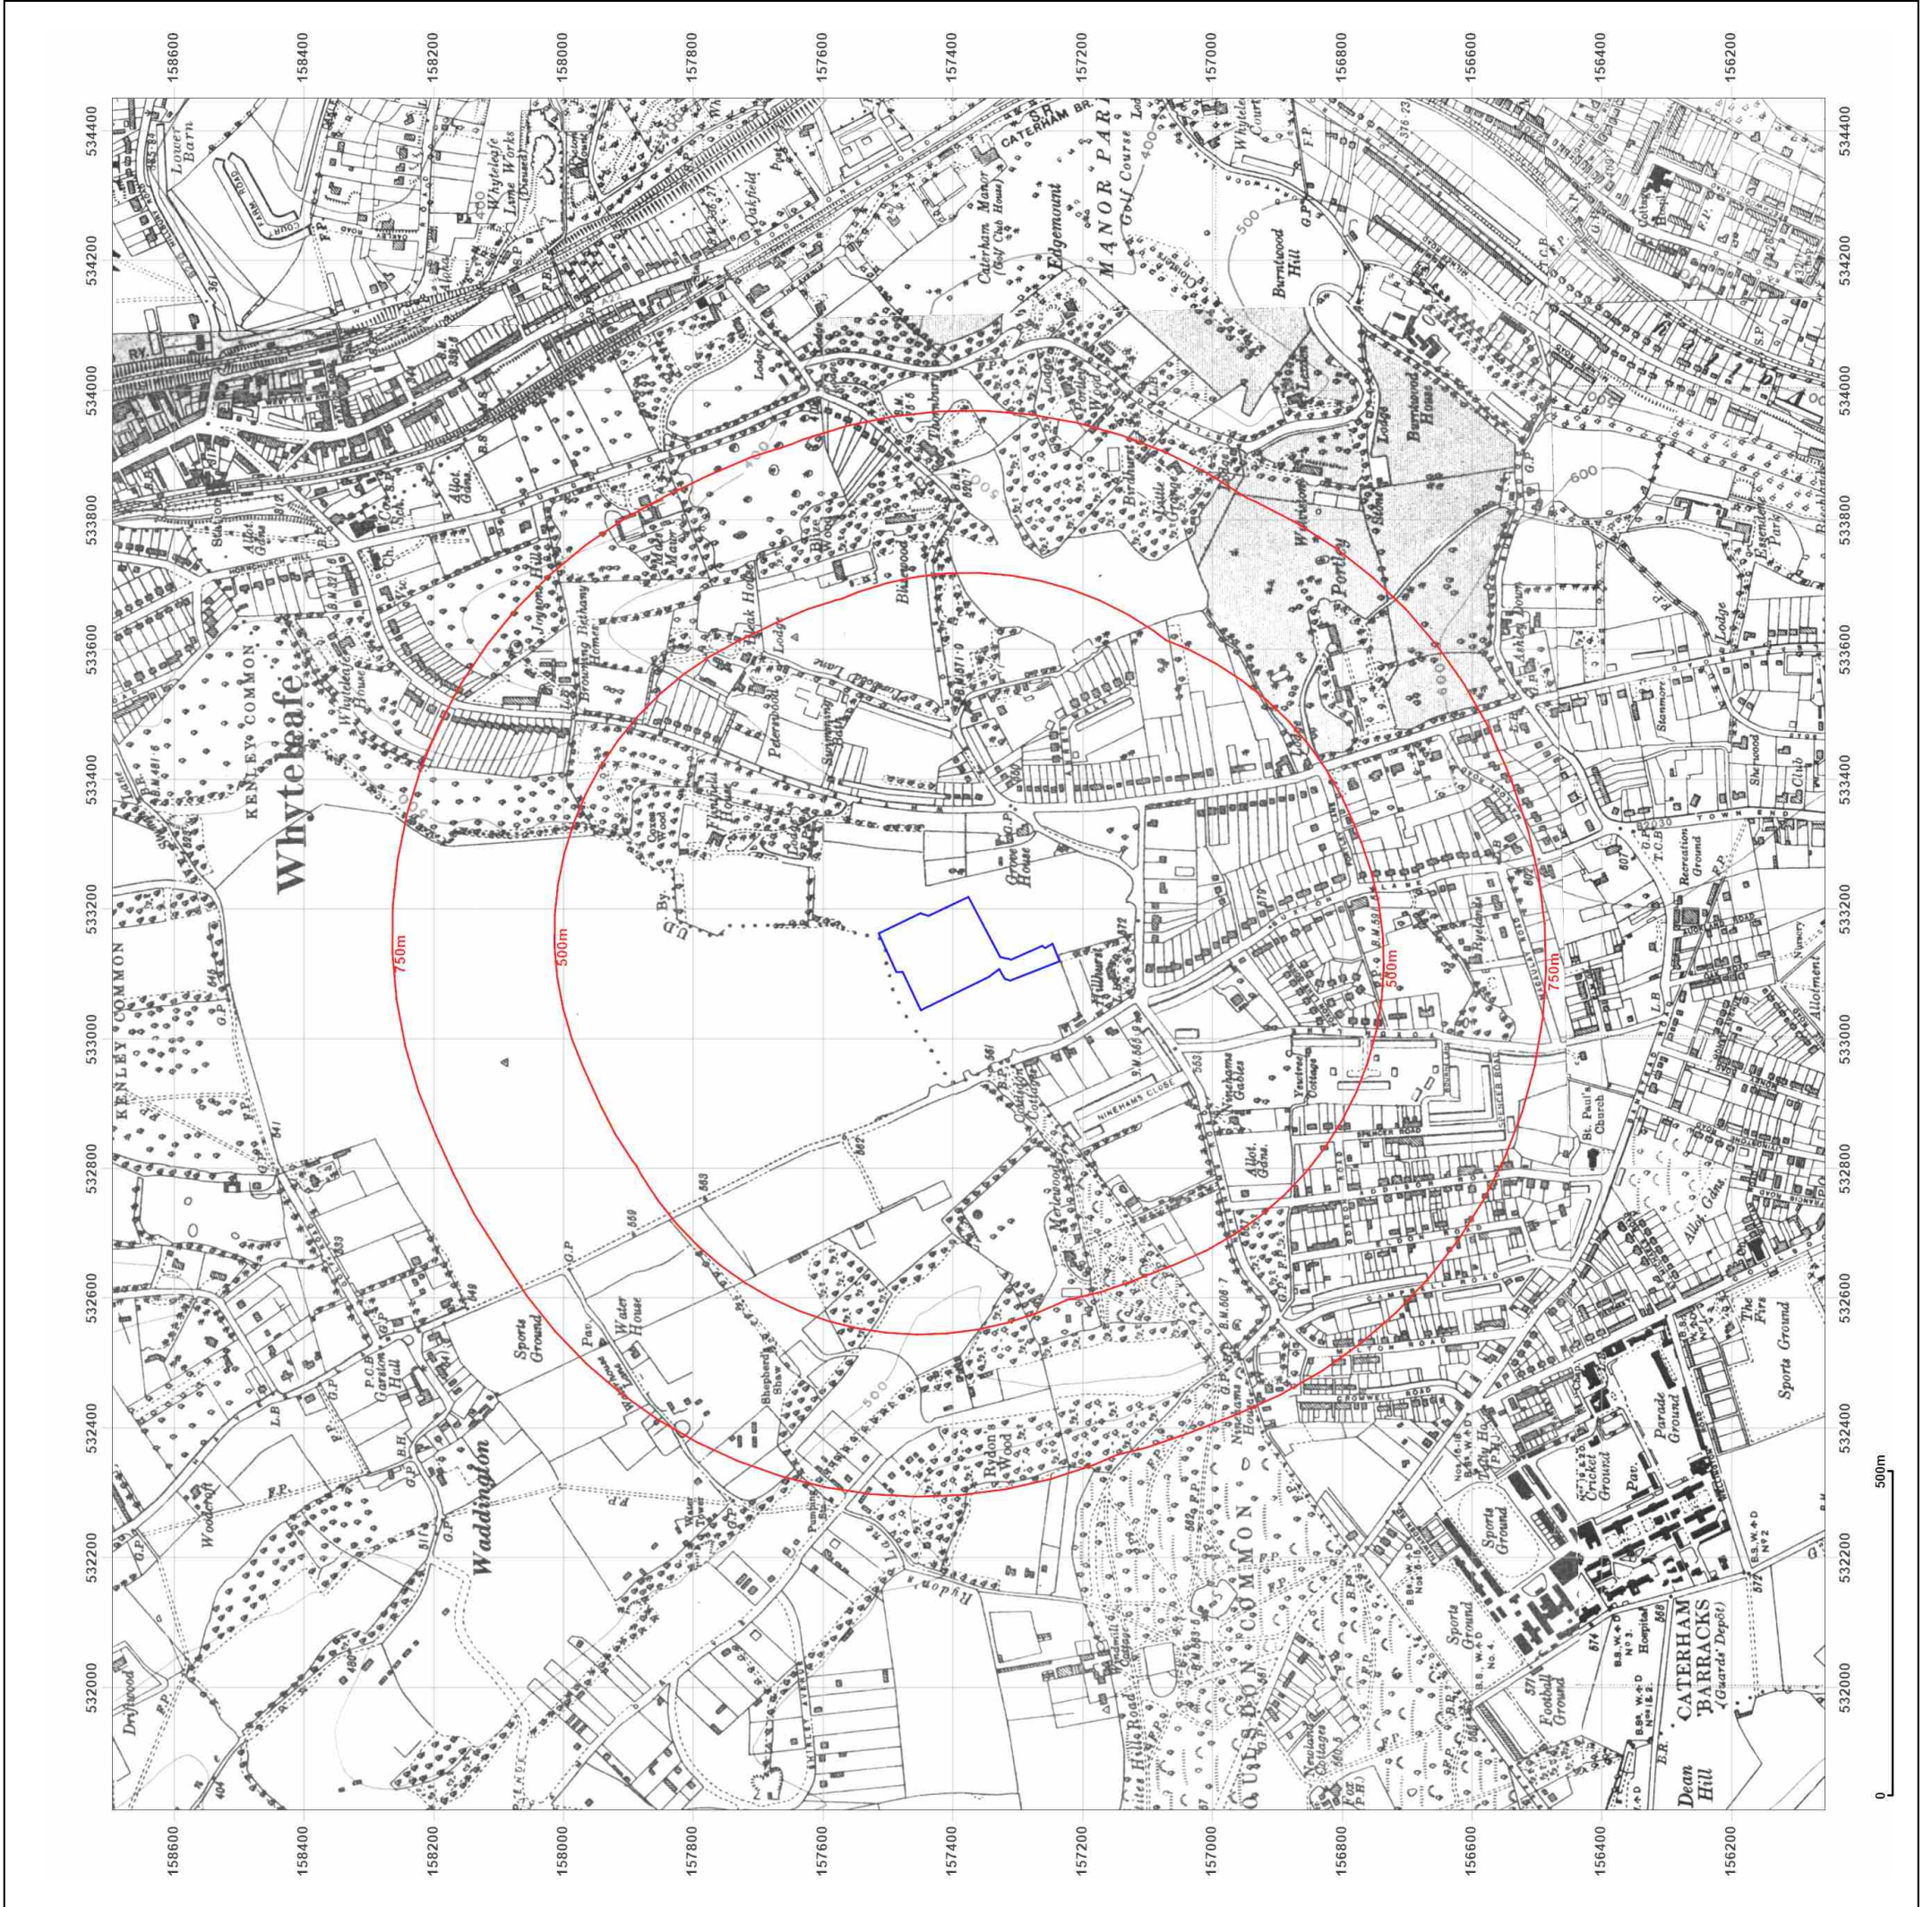

Site Details:

FOCUS SCHOOL, KENLEY
CAMPUS, VICTOR BEAMISH
AVENUE, CATERHAM, CR3 5FX

Client Ref: GWPR5384
Report Ref: GS-CE1-VX7-4QQ-ZS6
Grid Ref: 533130, 157374

Map Name: County Series

Map date: 1934-1938

Scale: 1:10,560

Printed at: 1:10,560

Surveyed 1869
Revised 1938
Edition N/A
Copyright N/A
Levelled N/A

Surveyed 1869
Revised 1934
Edition N/A
Copyright N/A
Levelled N/A

Surveyed 1869
Revised 1938
Edition 1938
Copyright N/A
Levelled N/A

Surveyed 1869
Revised 1934
Edition N/A
Copyright N/A
Levelled N/A

Produced by
Groundsure Insights
T: 08444 159000
E: info@groundsure.com
W: www.groundsure.com

© Crown copyright and database rights 2018 Ordnance Survey 100035207

Production date: 07 June 2023

Map legend available at:
www.groundsure.com/sites/default/files/groundsure_legend.pdf