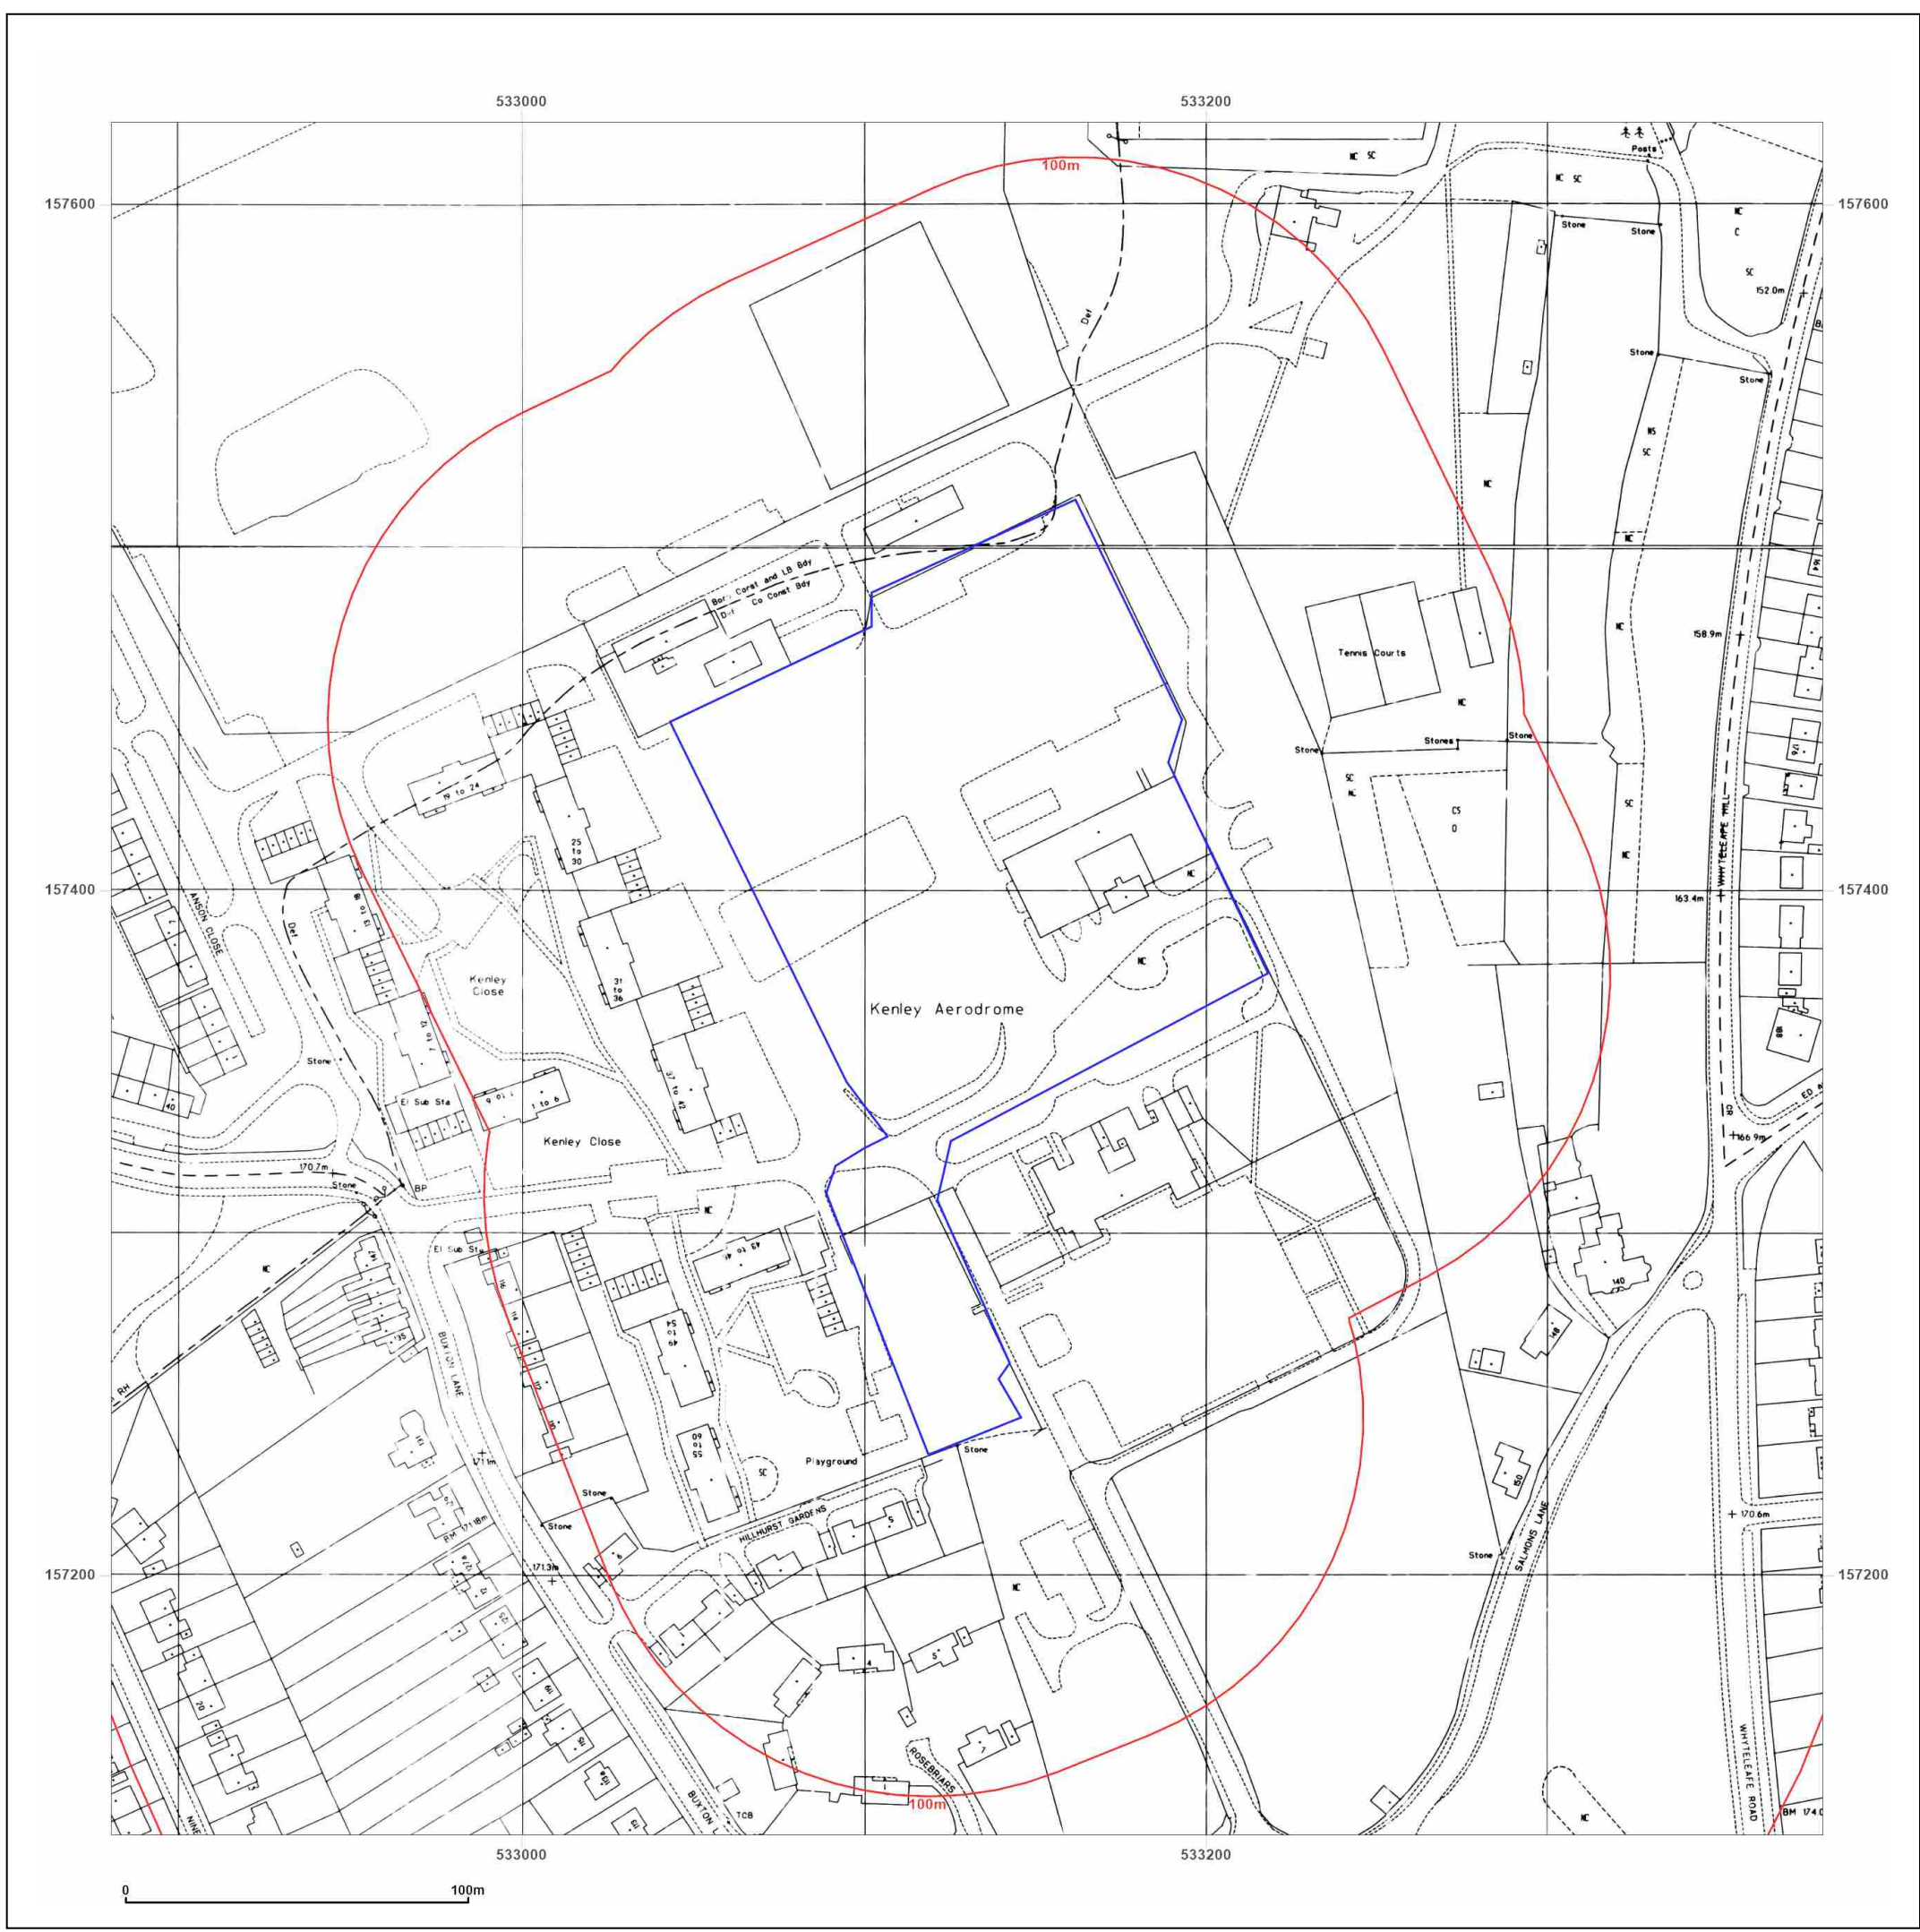

Site Details:

FOCUS SCHOOL, KENLEY
CAMPUS, VICTOR BEAMISH
AVENUE, CATERHAM, CR3 5FX

Client Ref: GWPR5384
Report Ref: GS-CE1-VX7-4QQ-ZS6
Grid Ref: 533130, 157374

Map Name: National Grid

Map date: 1992

Scale: 1:1,250

Printed at: 1:2,000

Surveyed N/A	Surveyed N/A
Revised N/A	Revised N/A
Edition N/A	Edition N/A
Copyright 1992	Copyright 1992
Levelled N/A	Levelled N/A

Surveyed N/A	Surveyed N/A
Revised N/A	Revised N/A
Edition N/A	Edition N/A
Copyright 1992	Copyright 1992
Levelled N/A	Levelled N/A

Produced by
Groundsure Insights
T: 08444 159000
E: info@groundsure.com
W: www.groundsure.com

© Crown copyright and database rights 2018 Ordnance Survey 100035207

Production date: 07 June 2023

Map legend available at:
www.groundsure.com/sites/default/files/groundsure_legend.pdf