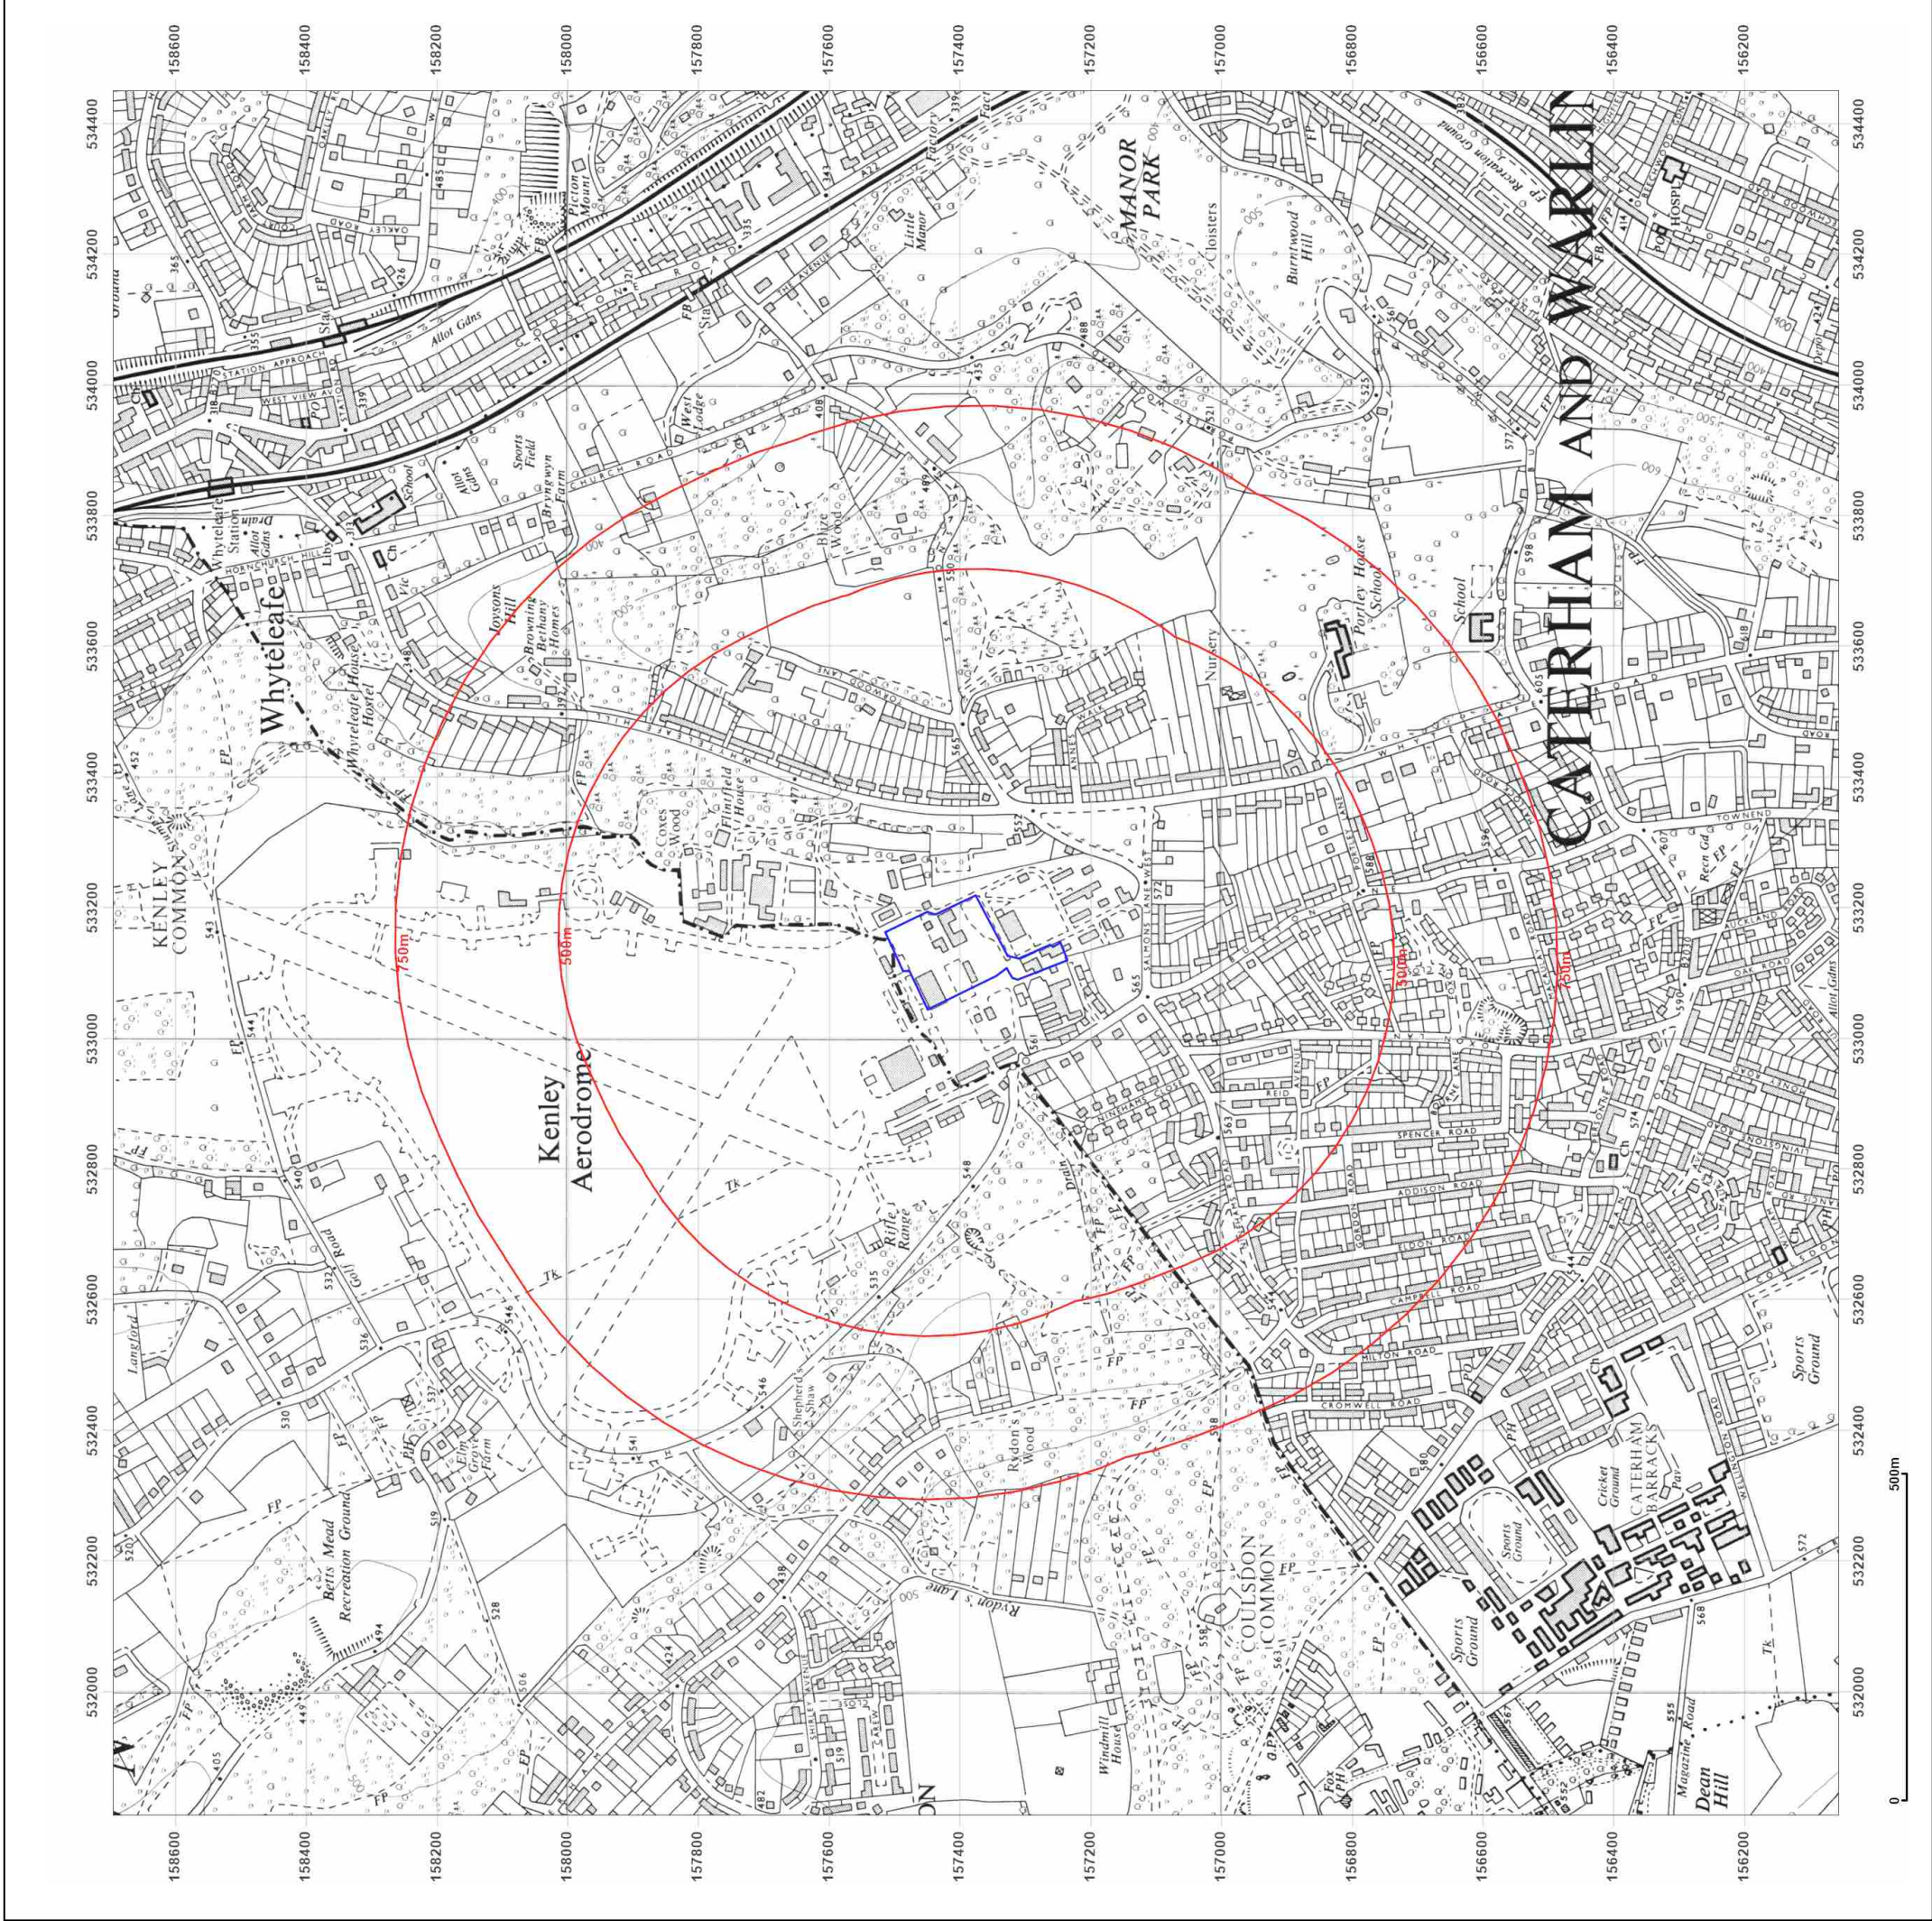

Site Details:

FOCUS SCHOOL, KENLEY
CAMPUS, VICTOR BEAMISH
AVENUE, CATERHAM, CR3 5FX

Client Ref: GWPR5384
Report Ref: GS-CE1-VX7-4QQ-ZS6
Grid Ref: 533130, 157374

Map Name: Provisional

Map date: 1962

Scale: 1:10,560

Printed at: 1:10,560

Surveyed 1869
Revised 1961
Edition N/A
Copyright 1962
Levelled N/A

Produced by
Groundsure Insights
T: 08444 159000
E: info@groundsure.com
W: www.groundsure.com

© Crown copyright and database rights 2018 Ordnance Survey 100035207

Production date: 07 June 2023

Map legend available at:

www.groundsure.com/sites/default/files/groundsure_legend.pdf