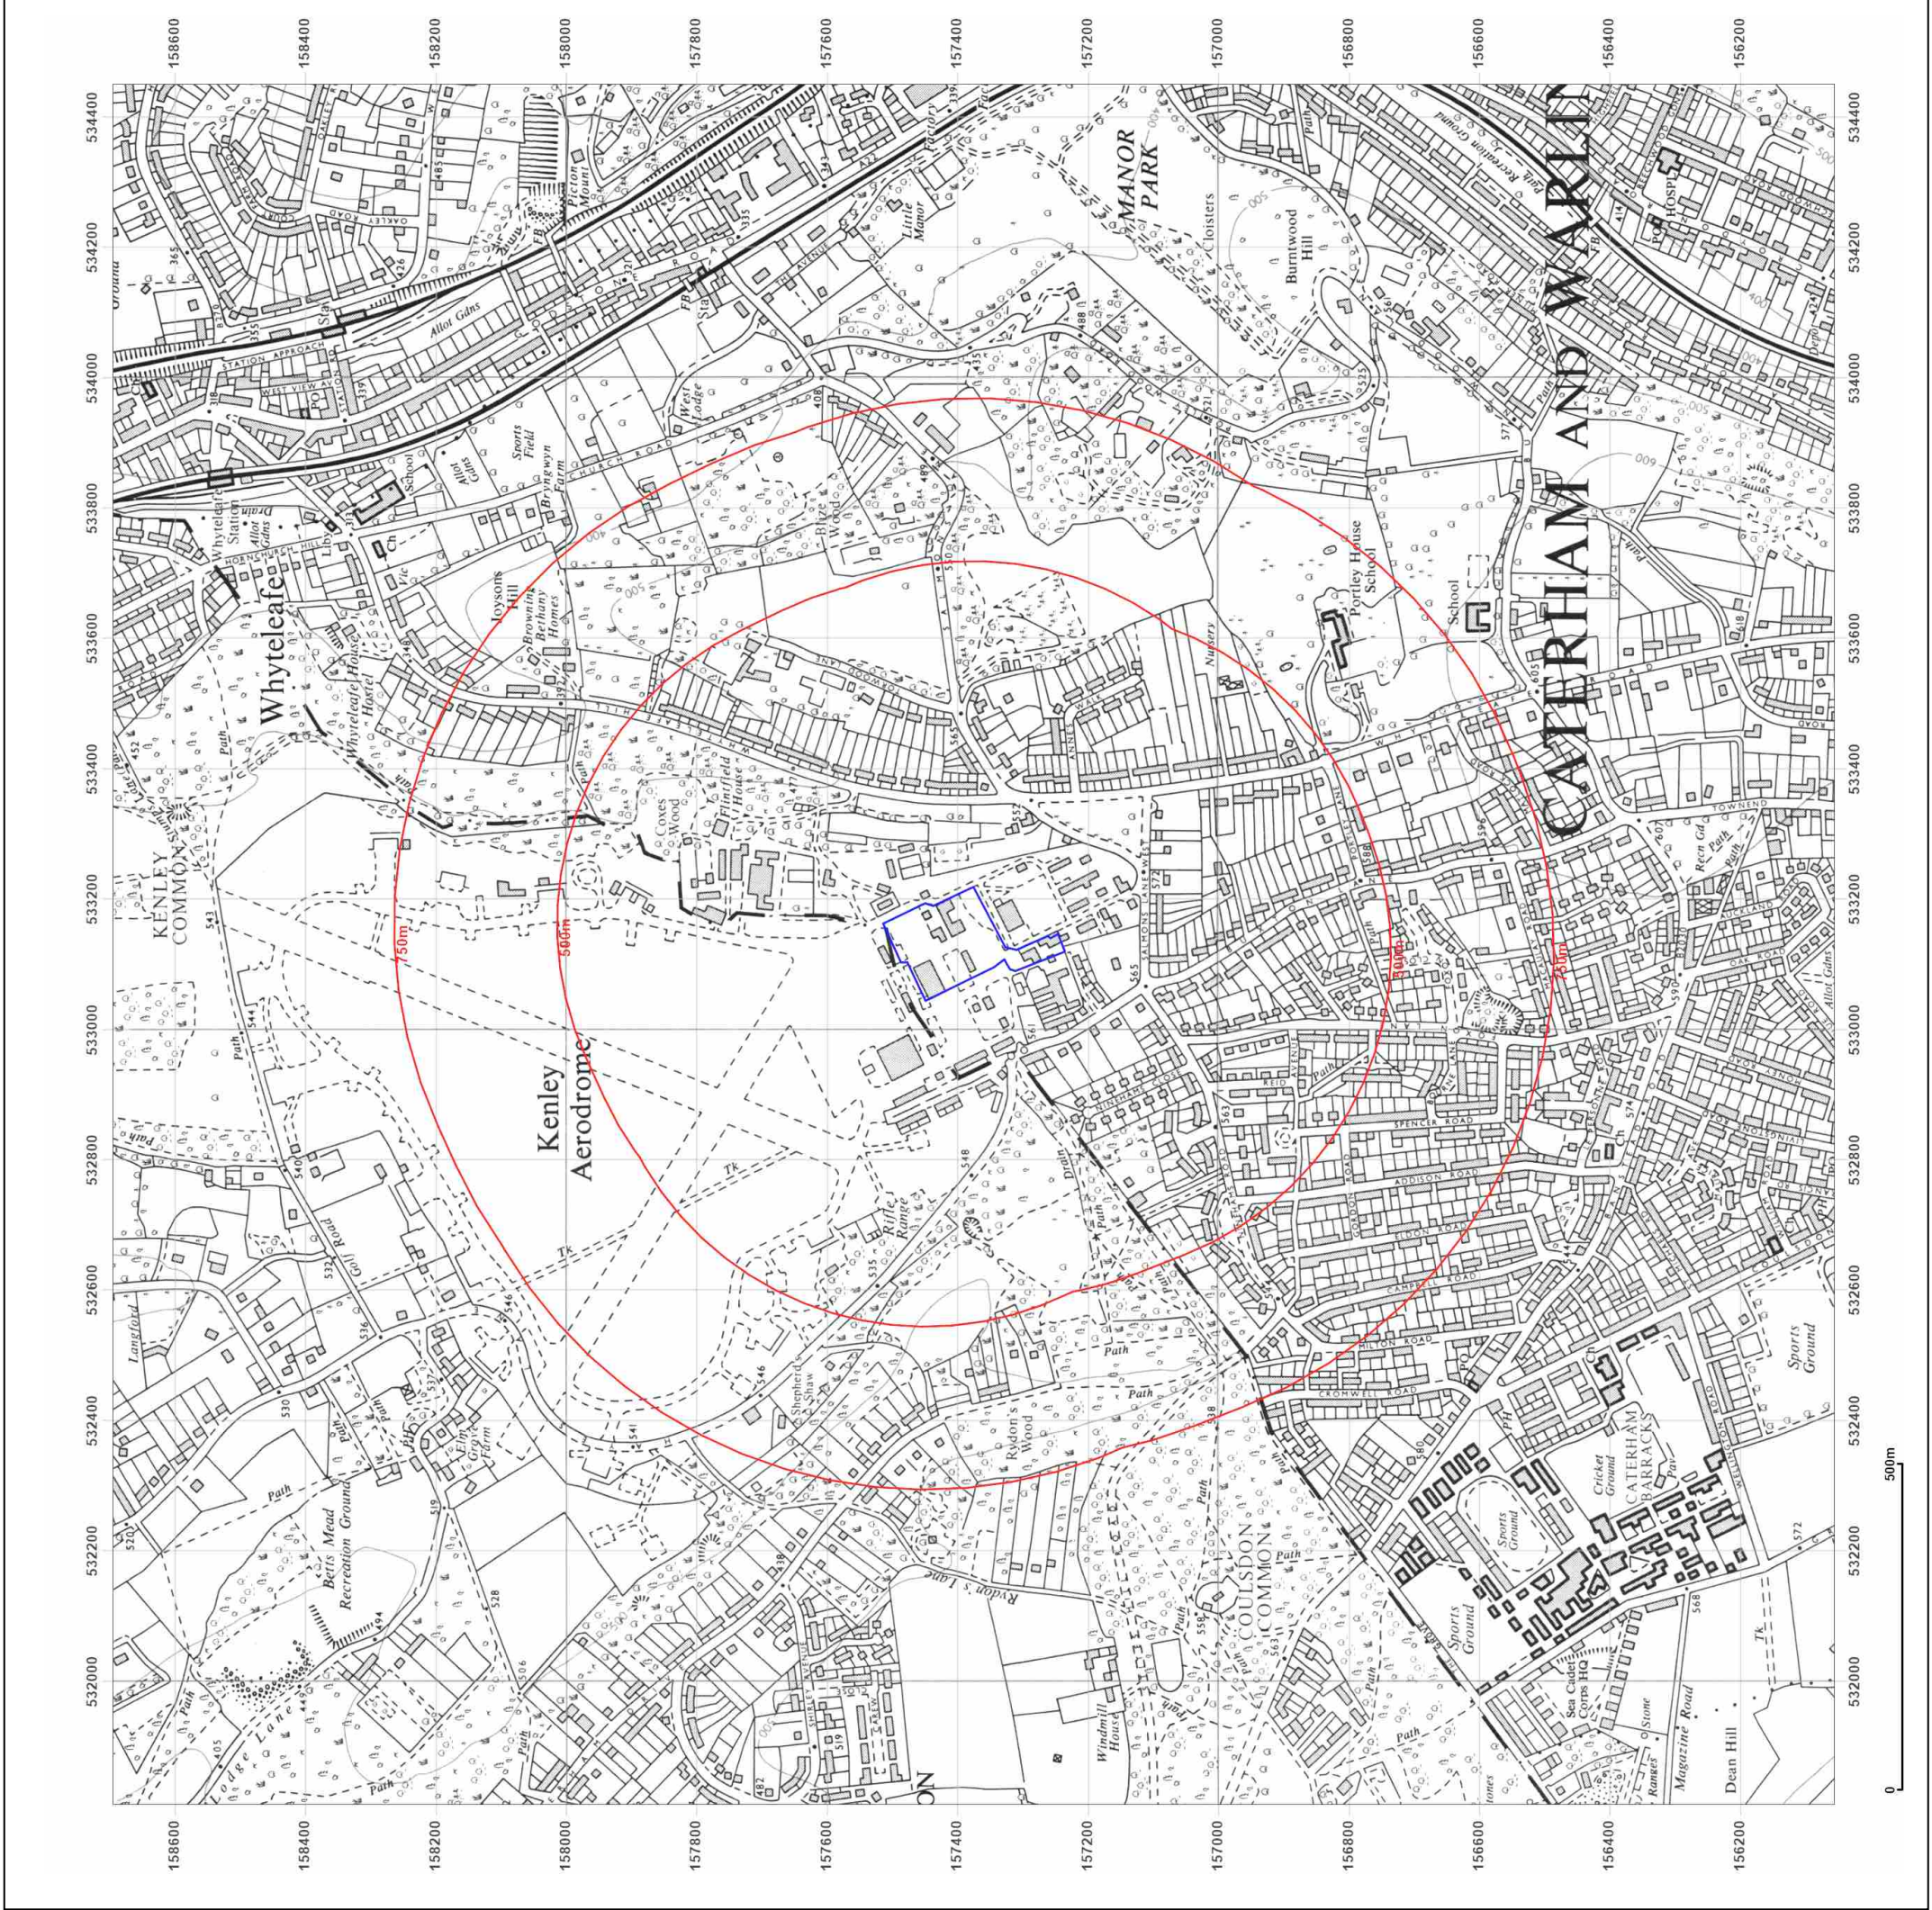

Site Details:

FOCUS SCHOOL, KENLEY
CAMPUS, VICTOR BEAMISH
AVENUE, CATERHAM, CR3 5FX

Client Ref: GWPR5384
Report Ref: GS-CE1-VX7-4QQ-ZS6
Grid Ref: 533130, 157374

Map Name: Provisional

Map date: 1967

Scale: 1:10,560

Printed at: 1:10,560

Surveyed 1967
Revised 1967
Edition N/A
Copyright N/A
Levelled N/A

Produced by
Groundsure Insights
T: 08444 159000
E: info@groundsure.com
W: www.groundsure.com

© Crown copyright and database rights 2018 Ordnance Survey 100035207

Production date: 07 June 2023

Map legend available at:
www.groundsure.com/sites/default/files/groundsure_legend.pdf