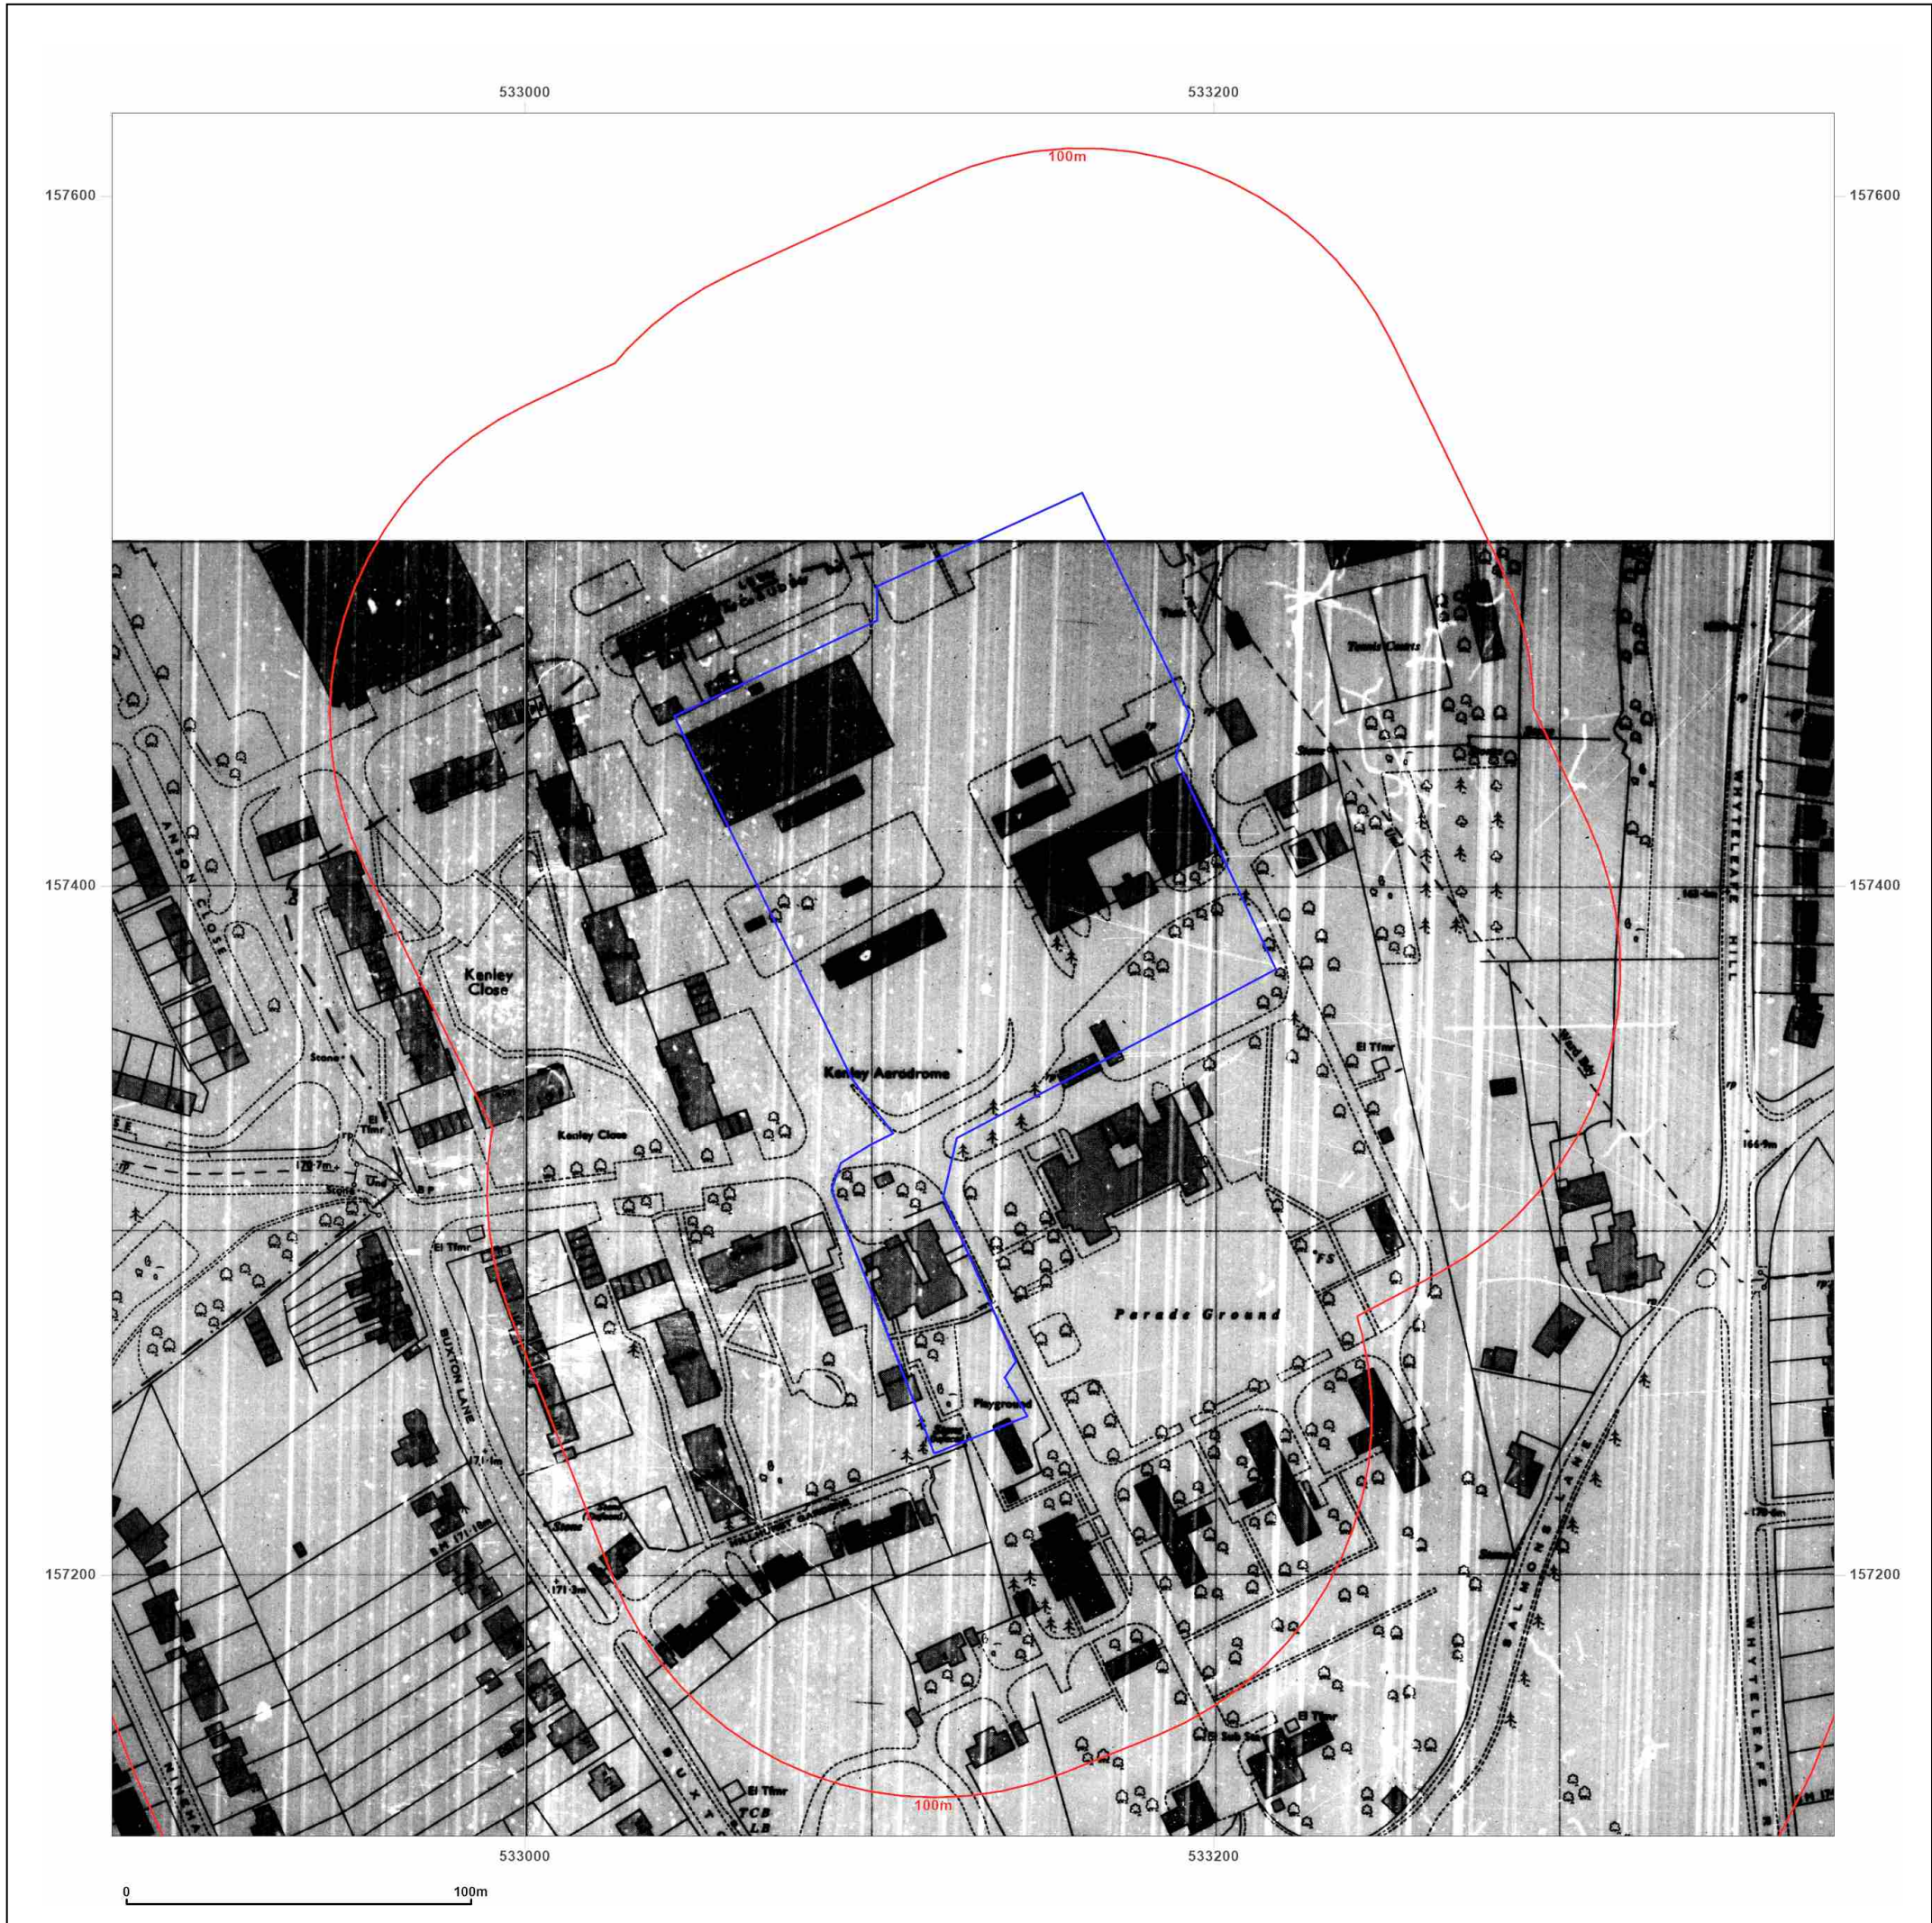

© Crown copyright and database rights 2018 Ordnance Survey 100035207

Production date: 07 June 2023

Map legend available at:
www.groundsure.com/sites/default/files/groundsure_legend.pdf

Site Details:

FOCUS SCHOOL, KENLEY
 CAMPUS, VICTOR BEAMISH
 AVENUE, CATERHAM, CR3 5FX