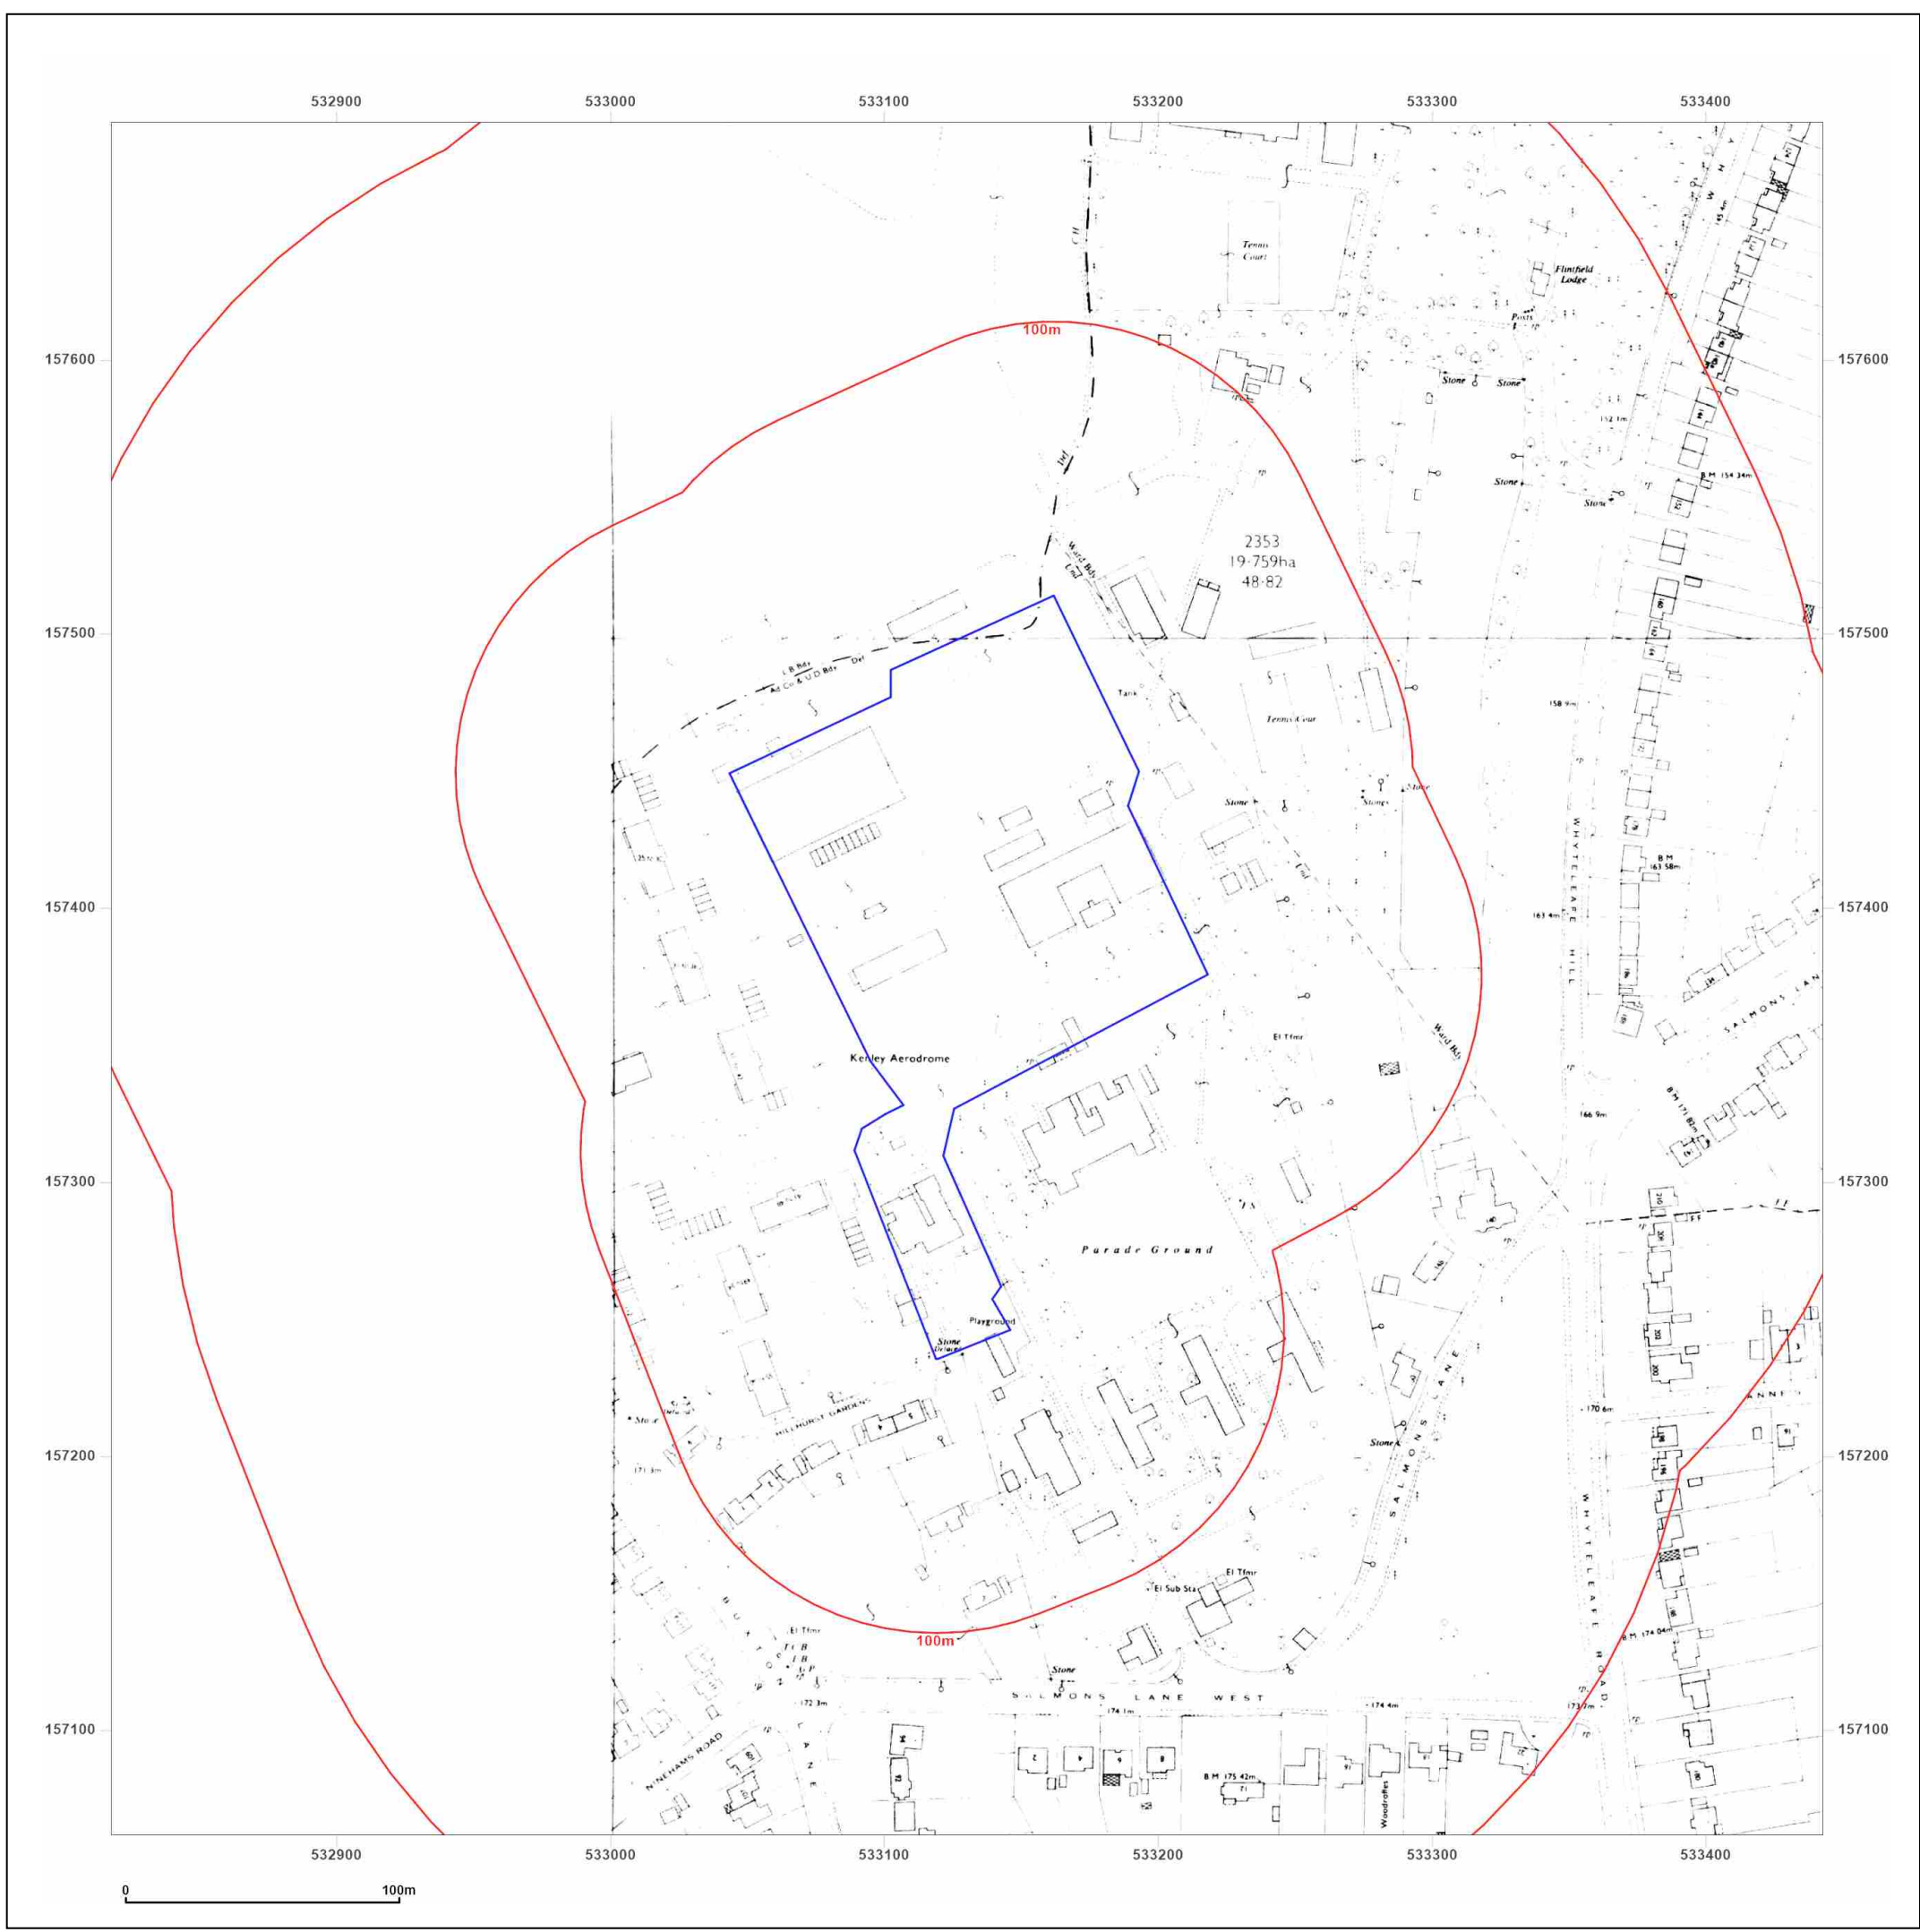

Site Details:

FOCUS SCHOOL, KENLEY
CAMPUS, VICTOR BEAMISH
AVENUE, CATERHAM, CR3 5FX

Client Ref: GWPR5384
Report Ref: GS-CE1-VX7-4QQ-ZS6
Grid Ref: 533130, 157374

Map Name: National Grid

Map date: 1971

Scale: 1:2,500

Printed at: 1:2,500

	Surveyed N/A
	Revised N/A
	Edition N/A
	Copyright N/A
	Levelled N/A

Produced by
Groundsure Insights
T: 08444 159000
E: info@groundsure.com
W: www.groundsure.com

© Crown copyright and database rights 2018 Ordnance Survey 100035207

Production date: 07 June 2023

Map legend available at:
www.groundsure.com/sites/default/files/groundsure_legend.pdf