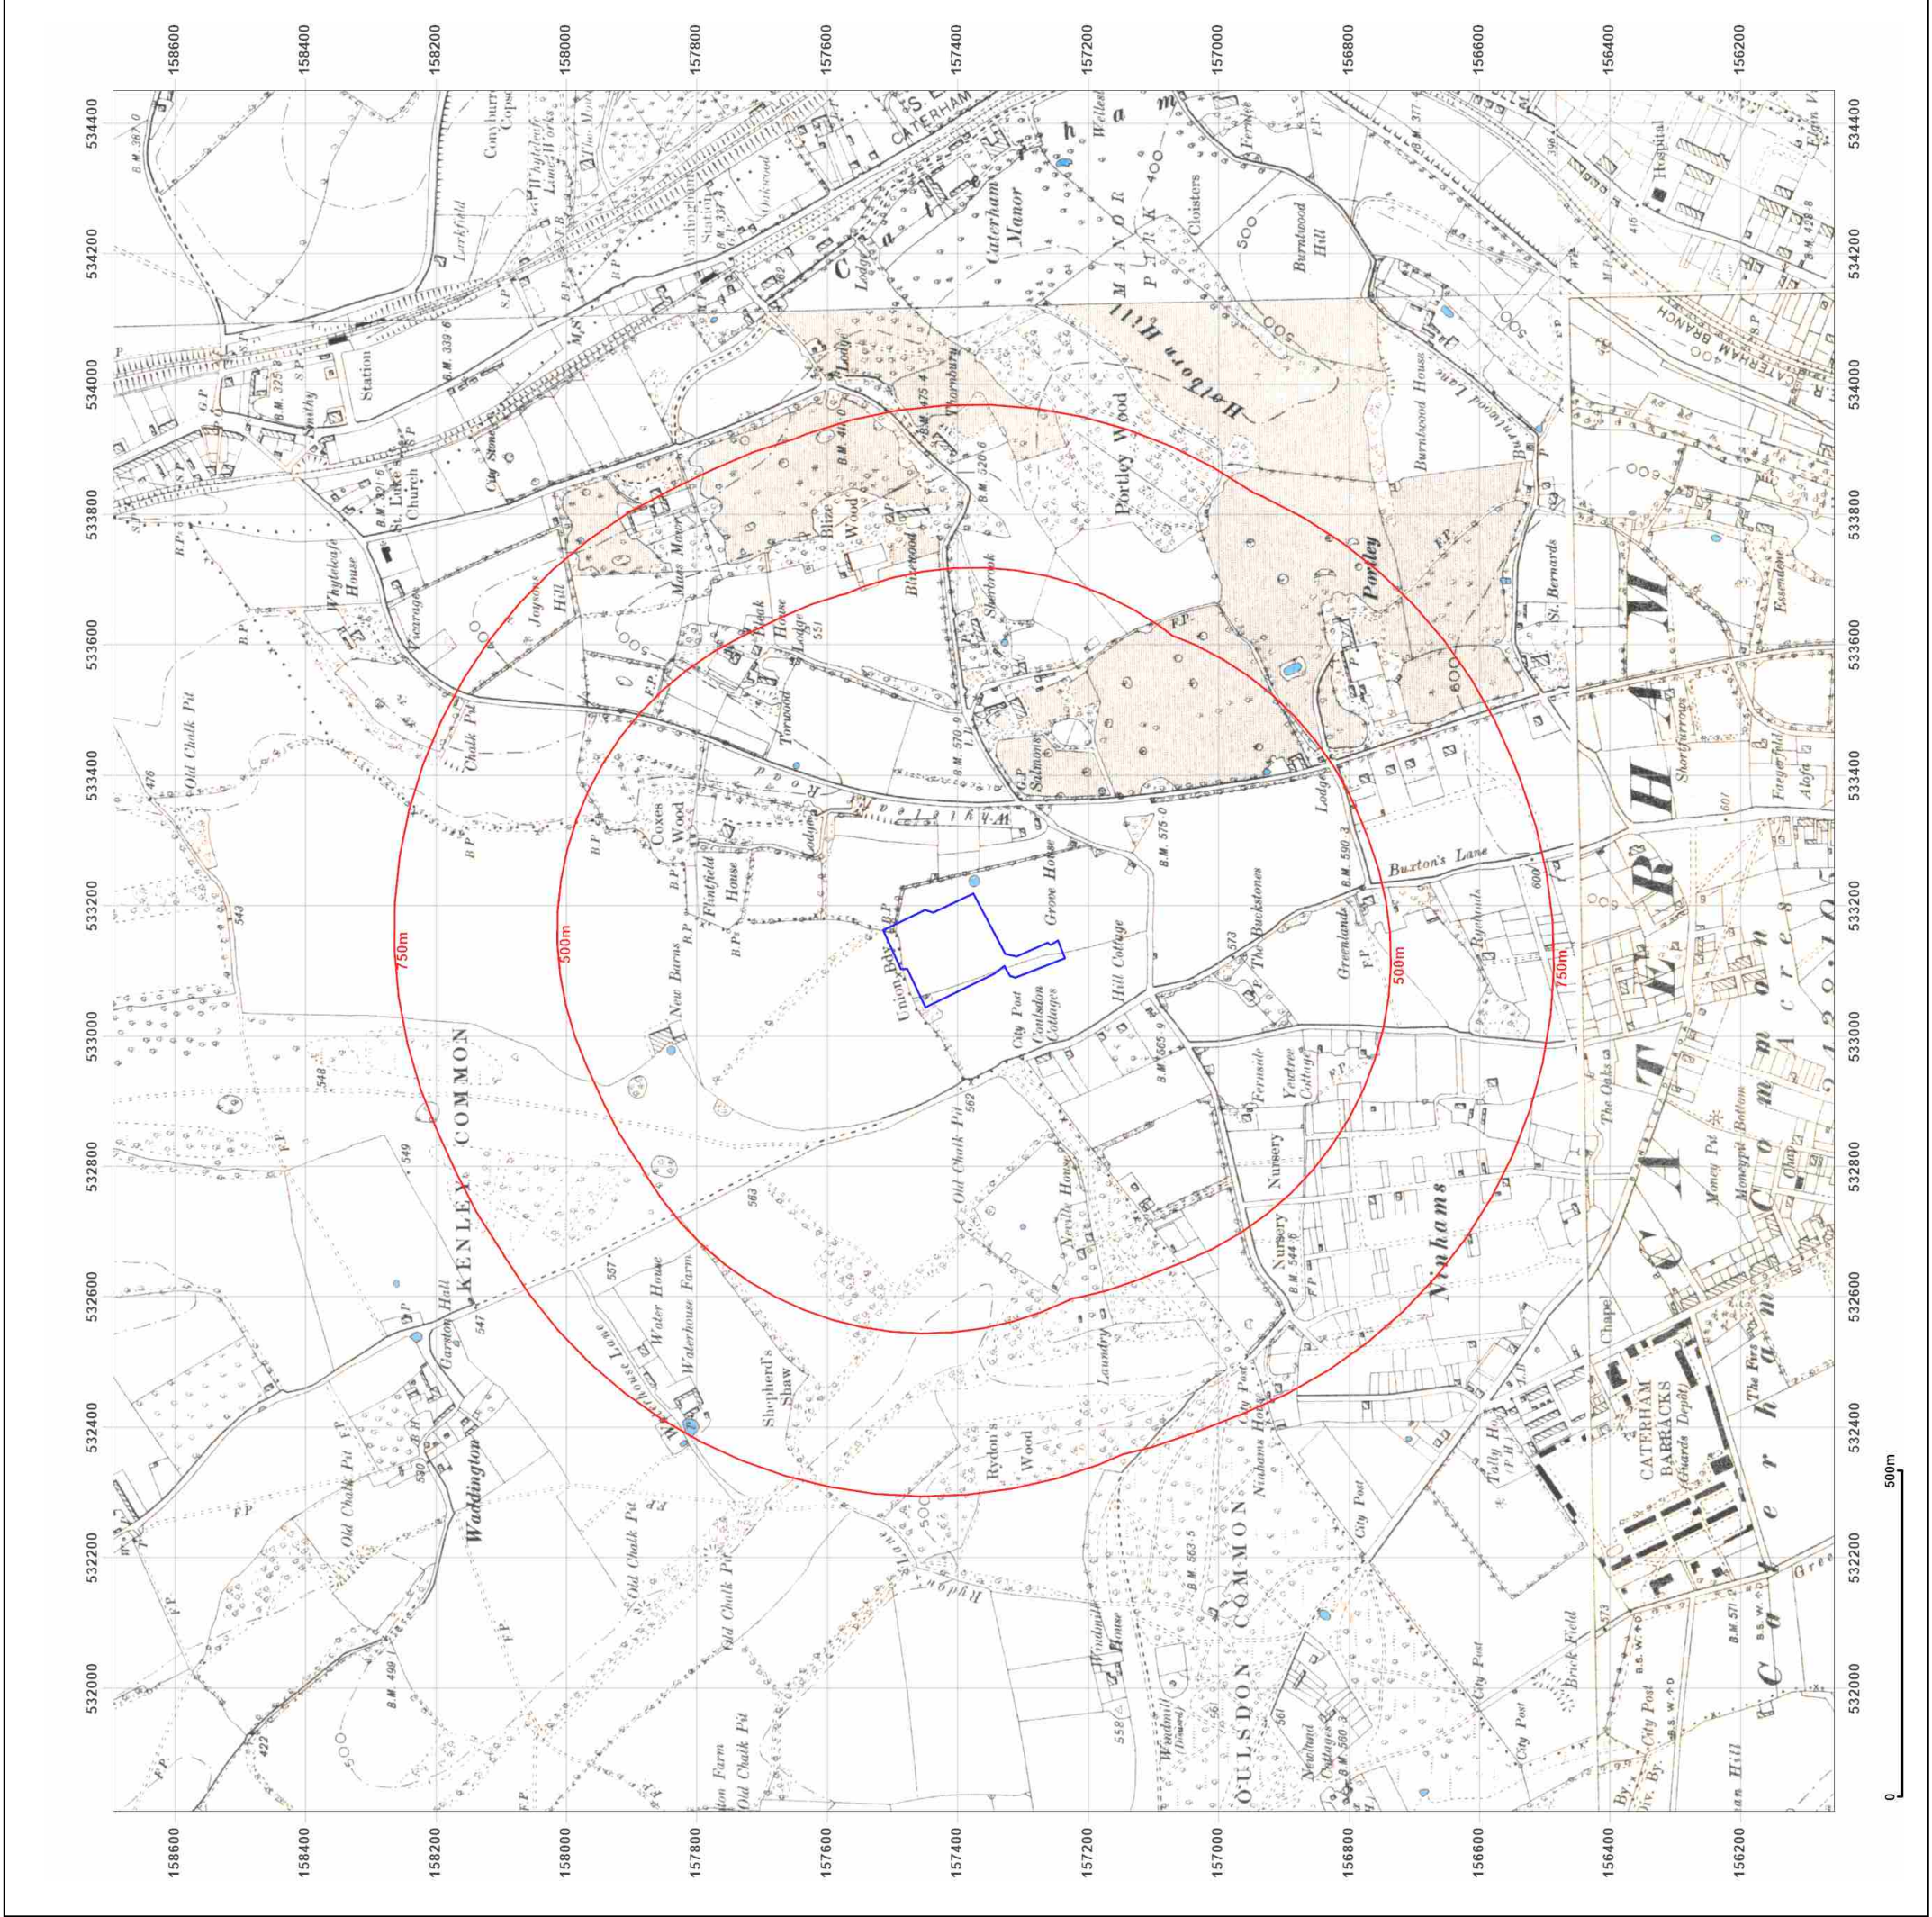

Site Details:

FOCUS SCHOOL, KENLEY
CAMPUS, VICTOR BEAMISH
AVENUE, CATERHAM, CR3 5FX

Client Ref: GWPR5384
Report Ref: GS-CE1-VX7-4QQ-ZS6
Grid Ref: 533130, 157374

Map Name: County Series

Map date: 1895-1897

Scale: 1:10,560

Printed at: 1:10,560

Surveyed 1869
Revised 1895
Edition N/A
Copyright N/A
Levelled N/A

Surveyed 1869
Revised 1895
Edition N/A
Copyright N/A
Levelled N/A

Produced by
Groundsure Insights
T: 08444 159000
E: info@groundsure.com
W: www.groundsure.com

© Crown copyright and database rights 2018 Ordnance Survey 100035207

Production date: 07 June 2023

Map legend available at:

www.groundsure.com/sites/default/files/groundsure_legend.pdf