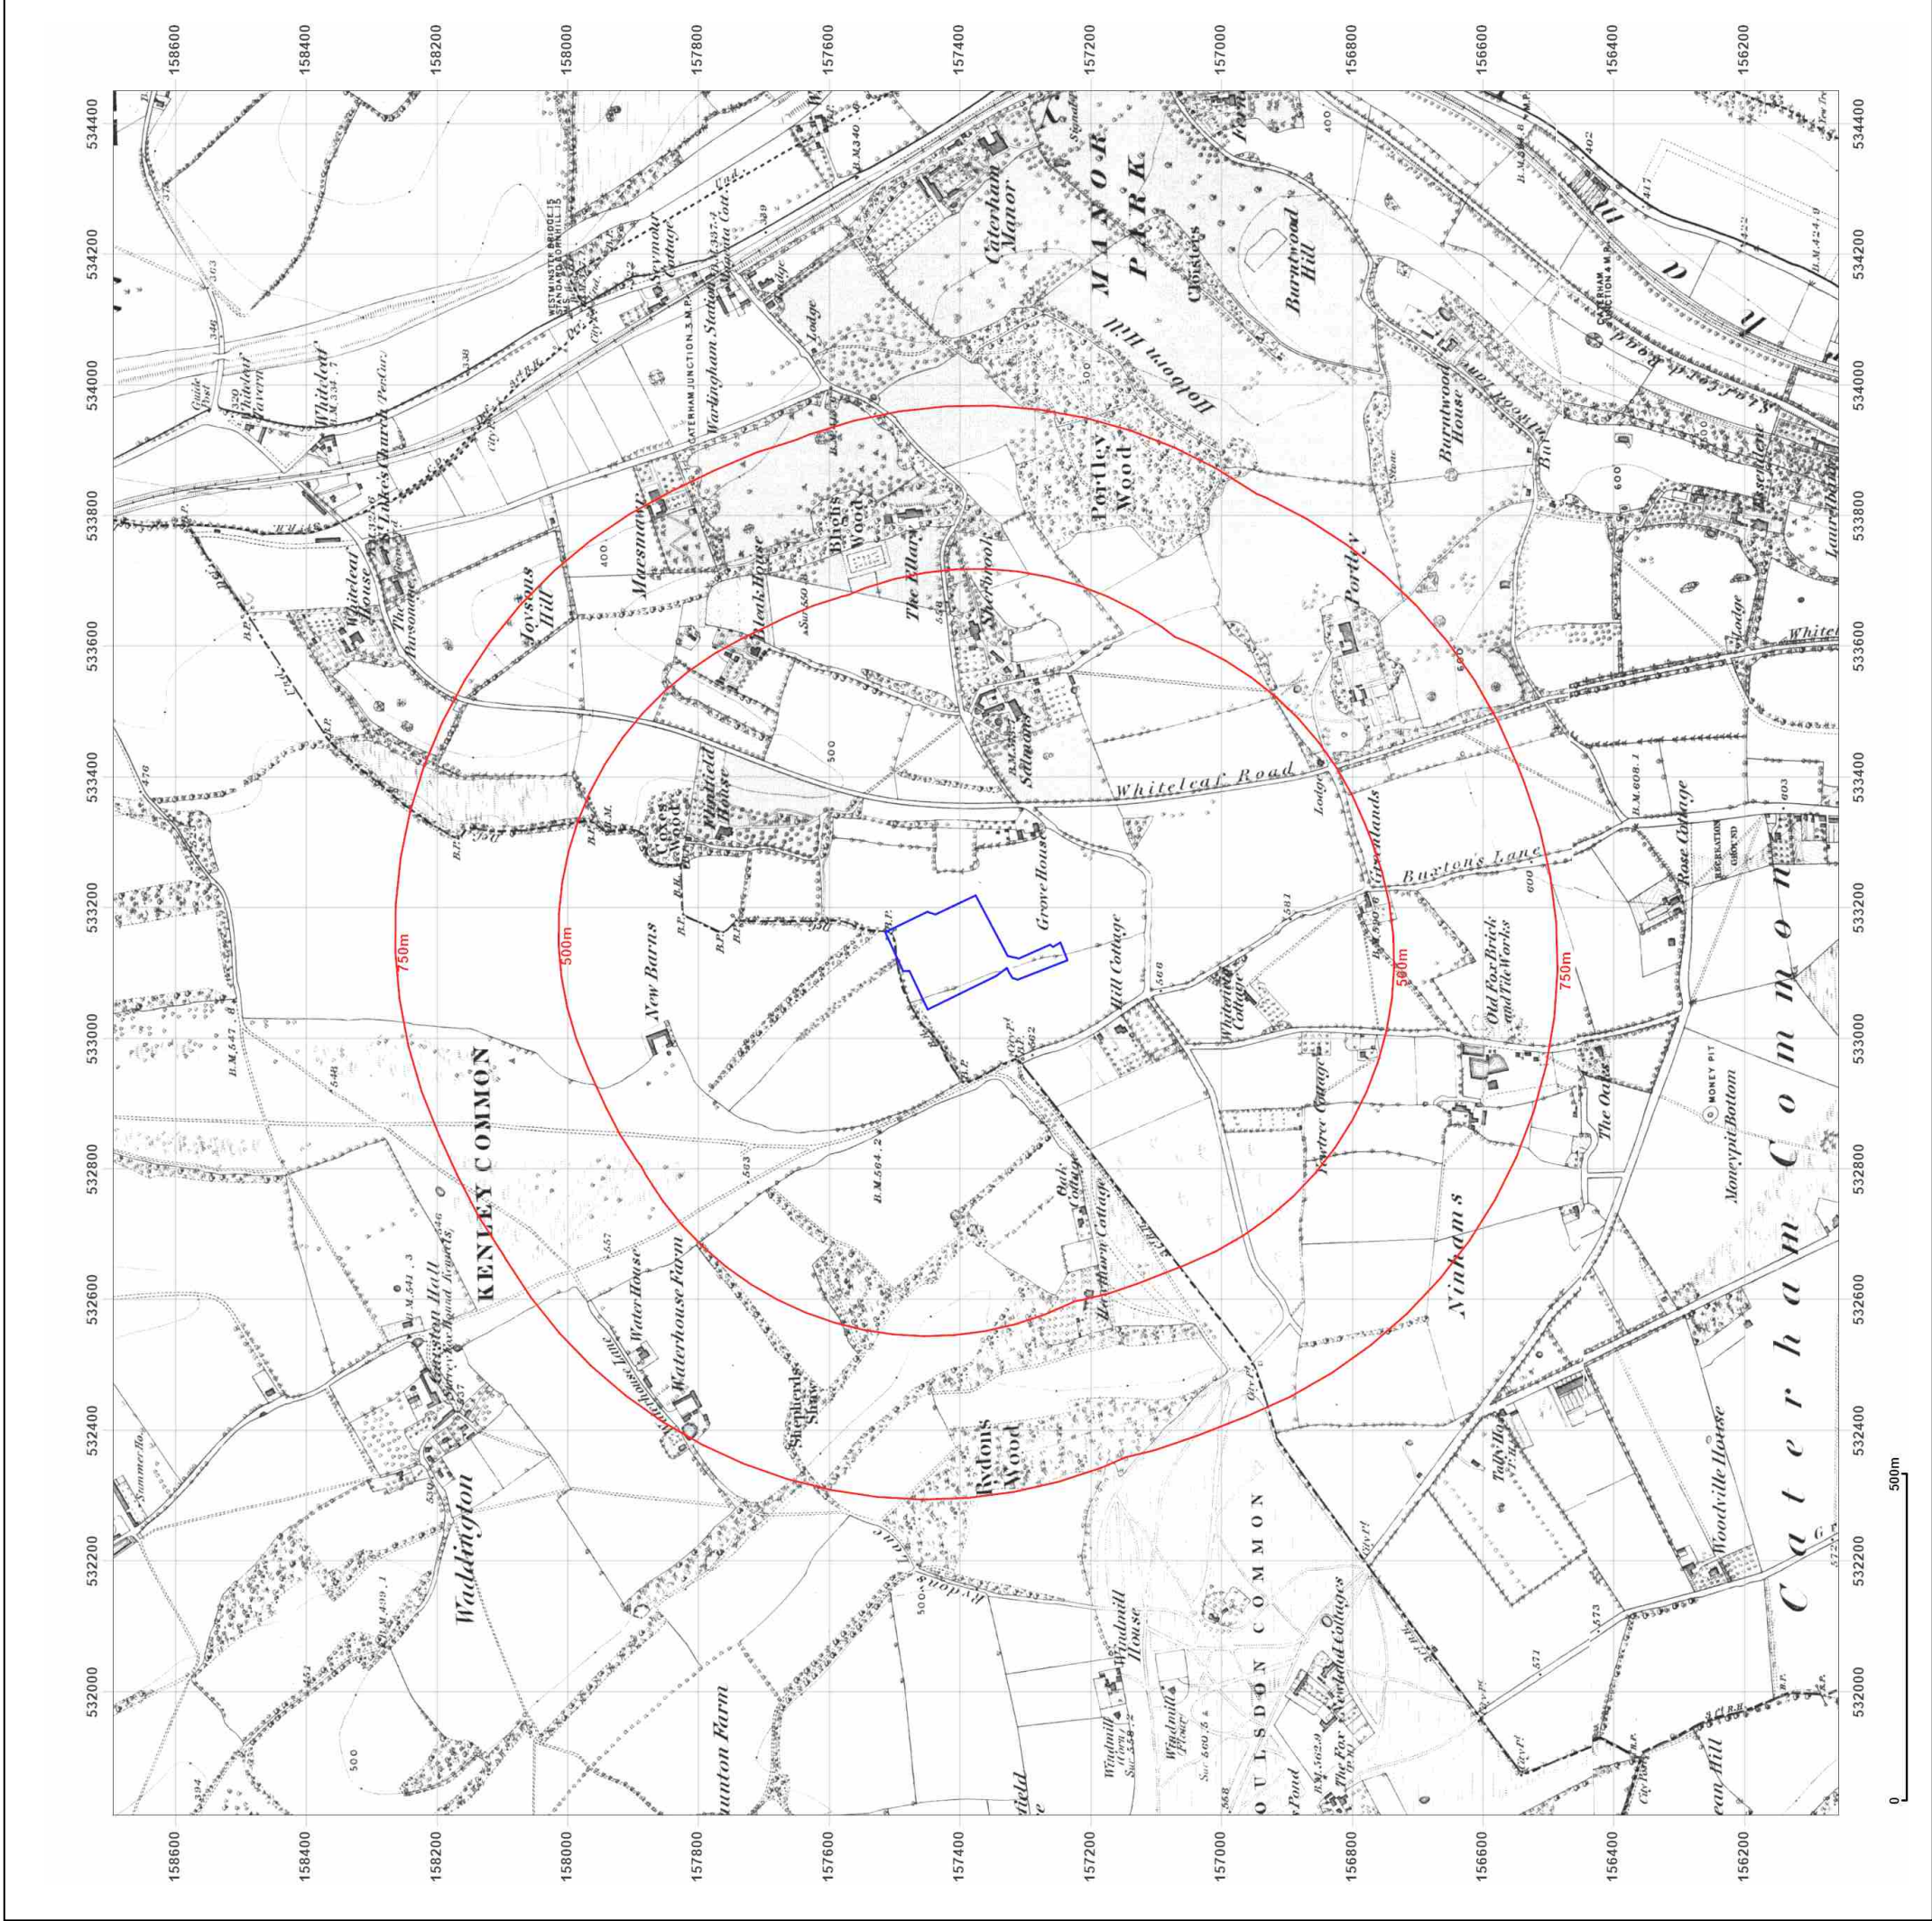

Produced by
Groundsure Insights
T: 08444 159000
E: info@groundsure.com
W: www.groundsure.com

© Crown copyright and database rights 2018 Ordnance Survey 100035207

Production date: 07 June 2023

Map legend available at:

www.groundsure.com/sites/default/files/groundsure_legend.pdf