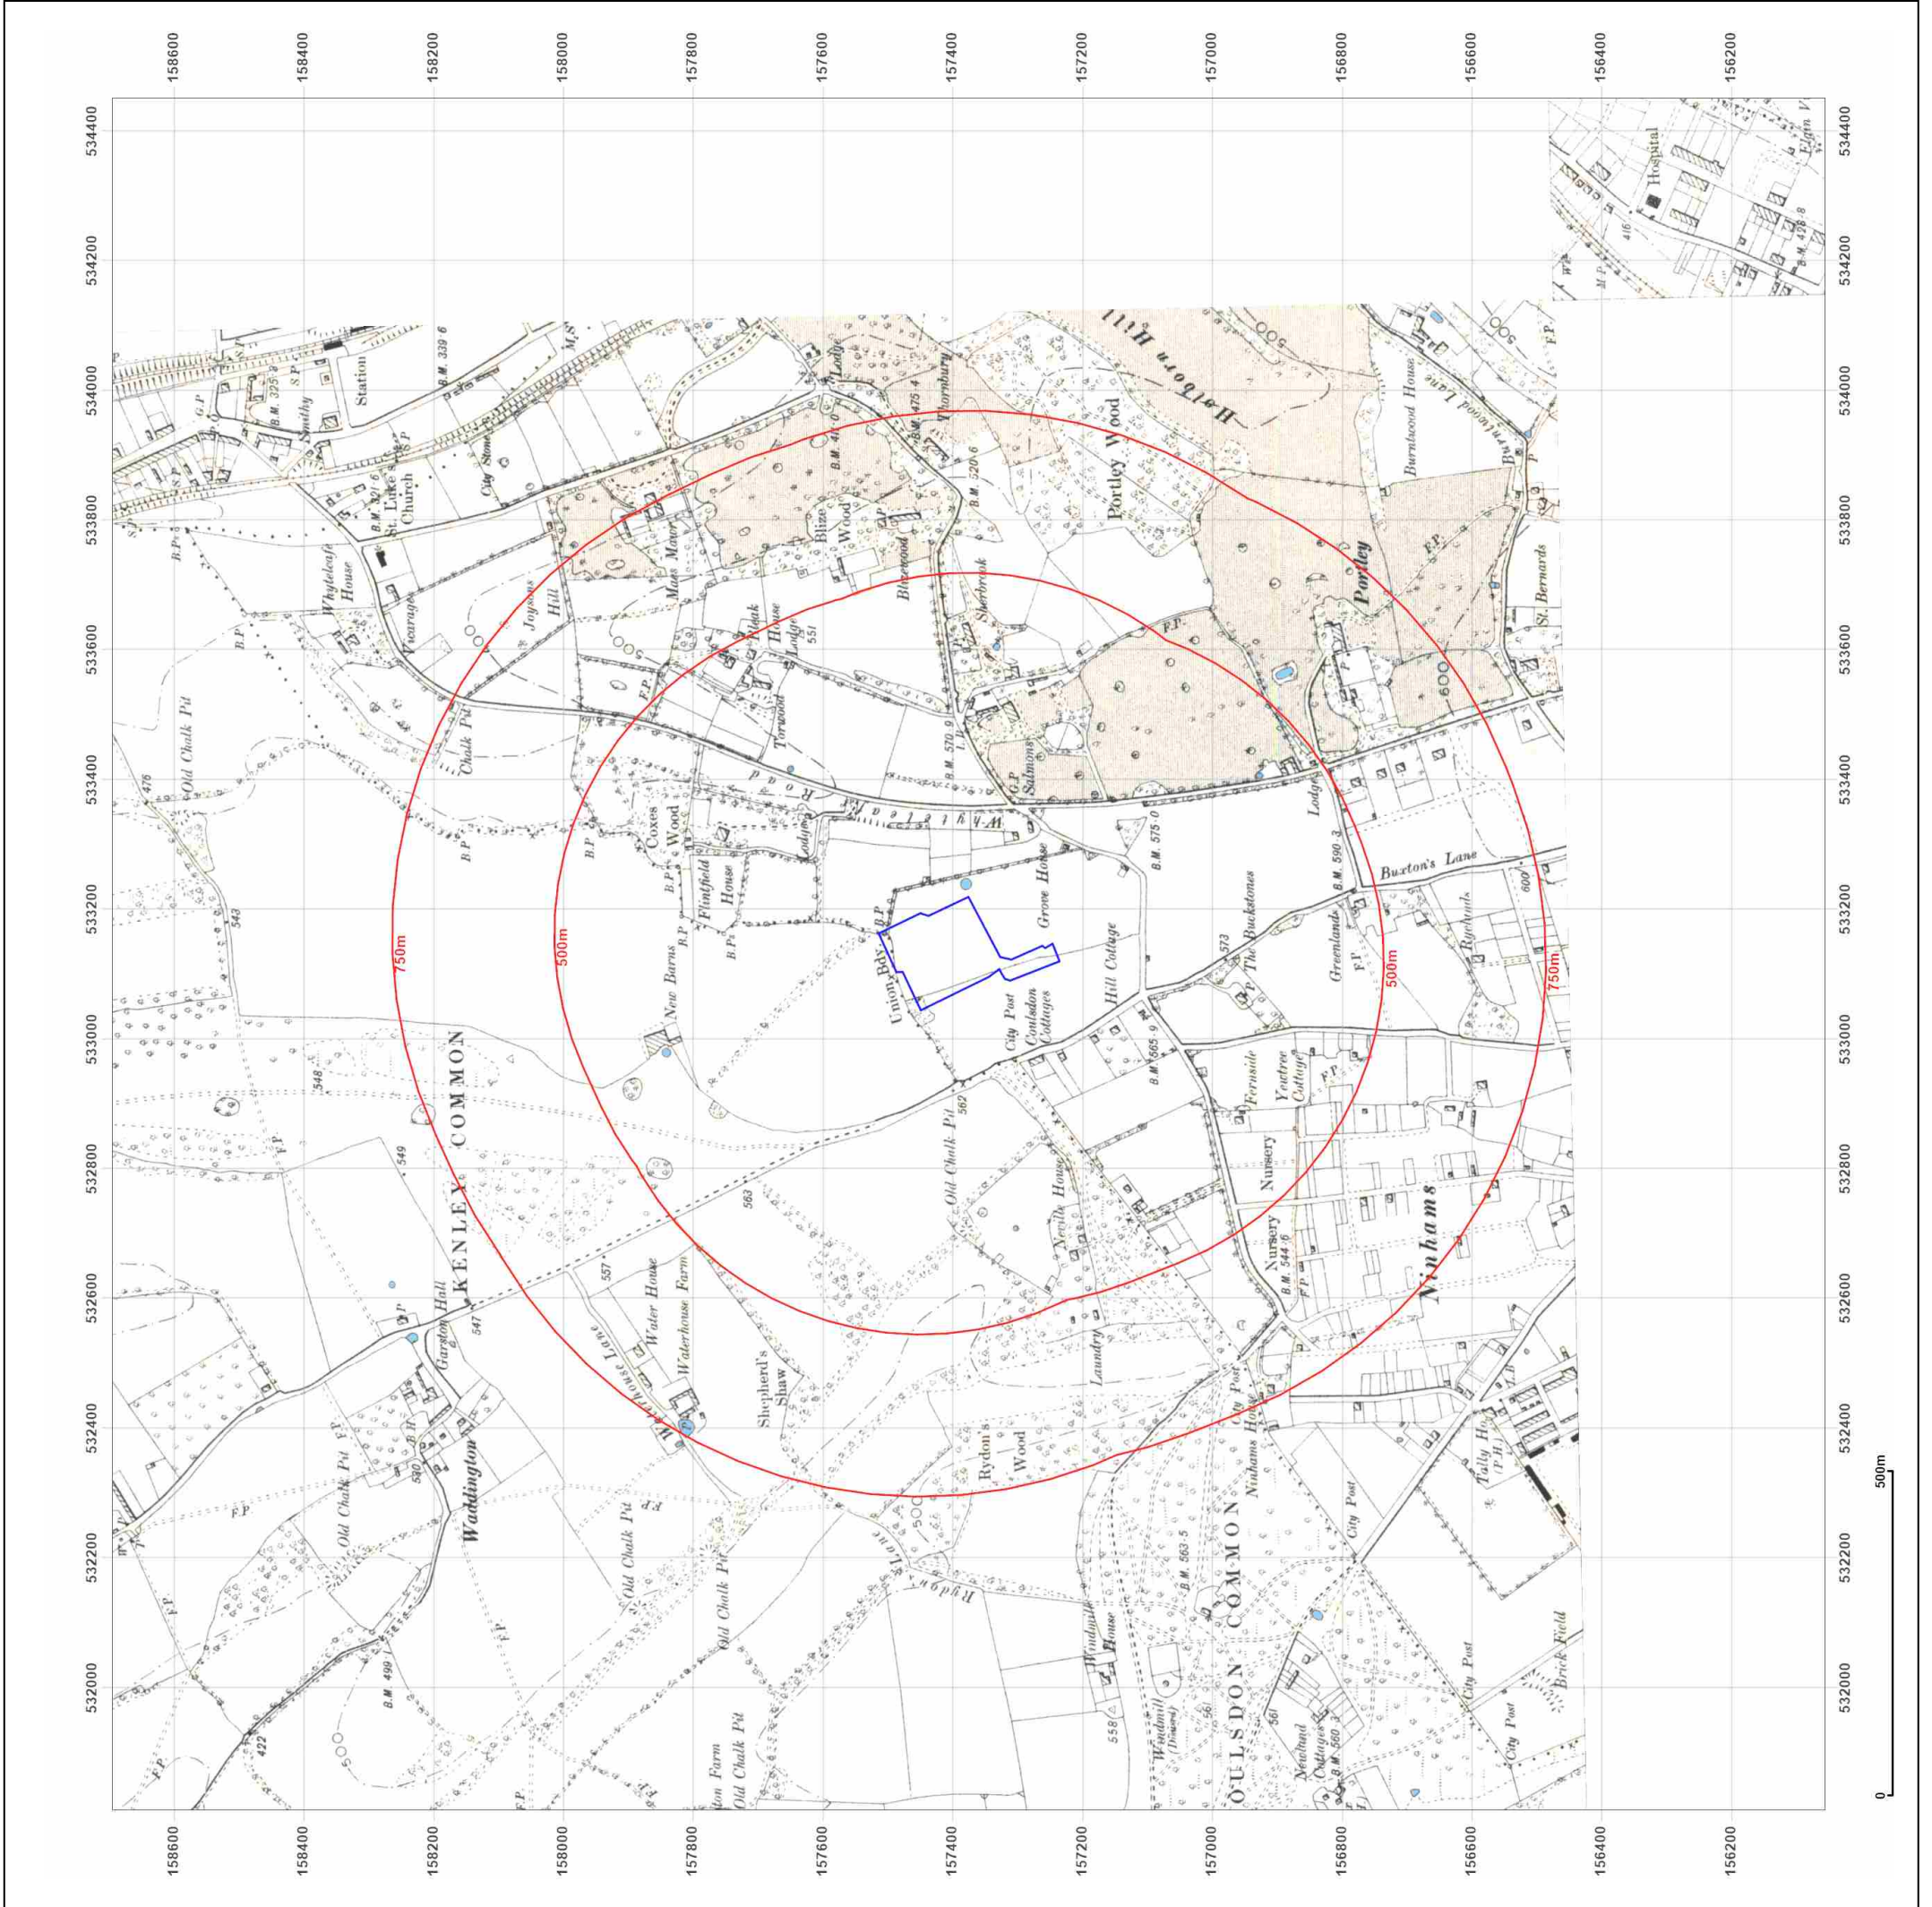

Site Details:

FOCUS SCHOOL, KENLEY
CAMPUS, VICTOR BEAMISH
AVENUE, CATERHAM, CR3 5FX

Client Ref: GWPR5384
Report Ref: GS-CE1-VX7-4QQ-ZS6
Grid Ref: 533130, 157374

Map Name: County Series

Map date: 1895-1898

Scale: 1:10,560

Printed at: 1:10,560

Surveyed 1869
Revised 1889
Edition N/A
Copyright N/A
Levelled N/A

Surveyed 1869
Revised 1895
Edition N/A
Copyright N/A
Levelled N/A

Produced by
Groundsure Insights
T: 08444 159000
E: info@groundsure.com
W: www.groundsure.com

© Crown copyright and database rights 2018 Ordnance Survey 100035207

Production date: 07 June 2023

Map legend available at:
www.groundsure.com/sites/default/files/groundsure_legend.pdf