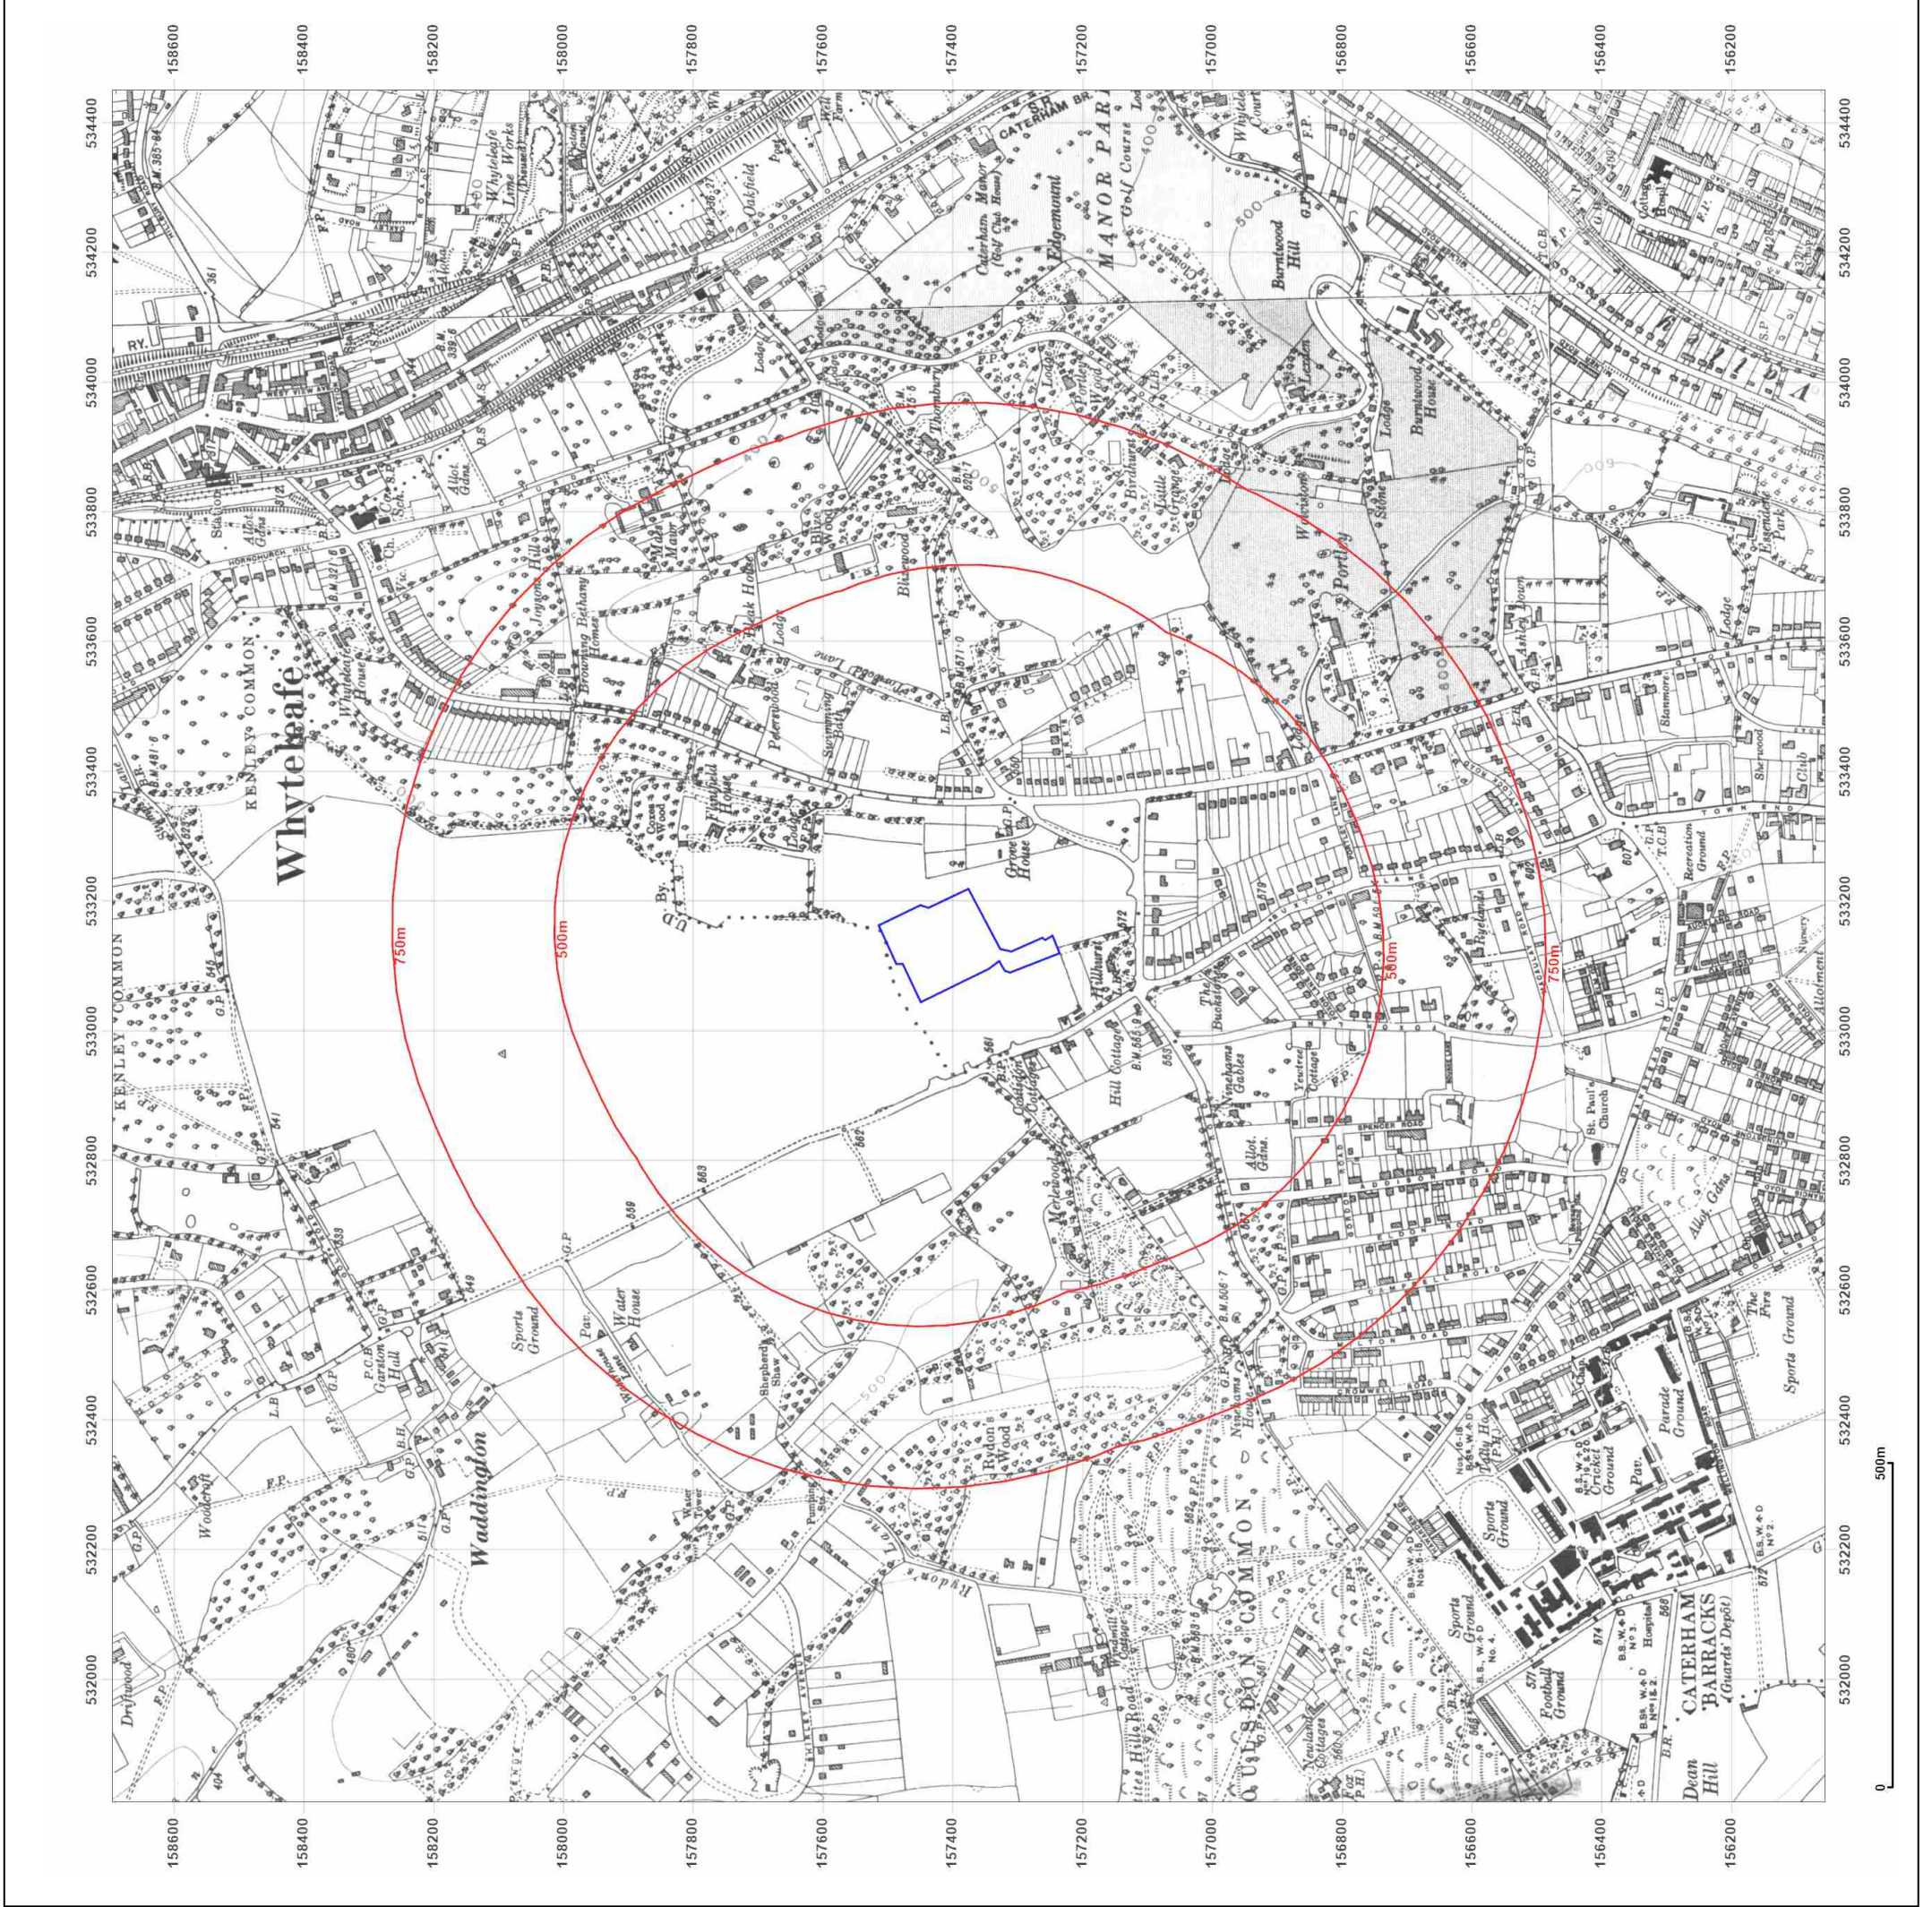

Site Details:

FOCUS SCHOOL, KENLEY
CAMPUS, VICTOR BEAMISH
AVENUE, CATERHAM, CR3 5FX

Client Ref: GWPR5384
Report Ref: GS-CE1-VX7-4QQ-ZS6
Grid Ref: 533130, 157374

Map Name: County Series

Map date: 1934

Scale: 1:10,560

Printed at: 1:10,560

Surveyed 1869
Revised 1934
Edition N/A
Copyright N/A
Levelled N/A

Surveyed 1869
Revised 1934
Edition N/A
Copyright N/A
Levelled N/A

Surveyed 1869
Revised 1934
Edition N/A
Copyright N/A
Levelled N/A

Surveyed 1869
Revised 1934
Edition N/A
Copyright N/A
Levelled N/A

Produced by
Groundsure Insights
T: 08444 159000
E: info@groundsure.com
W: www.groundsure.com

© Crown copyright and database rights 2018 Ordnance Survey 100035207

Production date: 07 June 2023

Map legend available at:

www.groundsure.com/sites/default/files/groundsure_legend.pdf