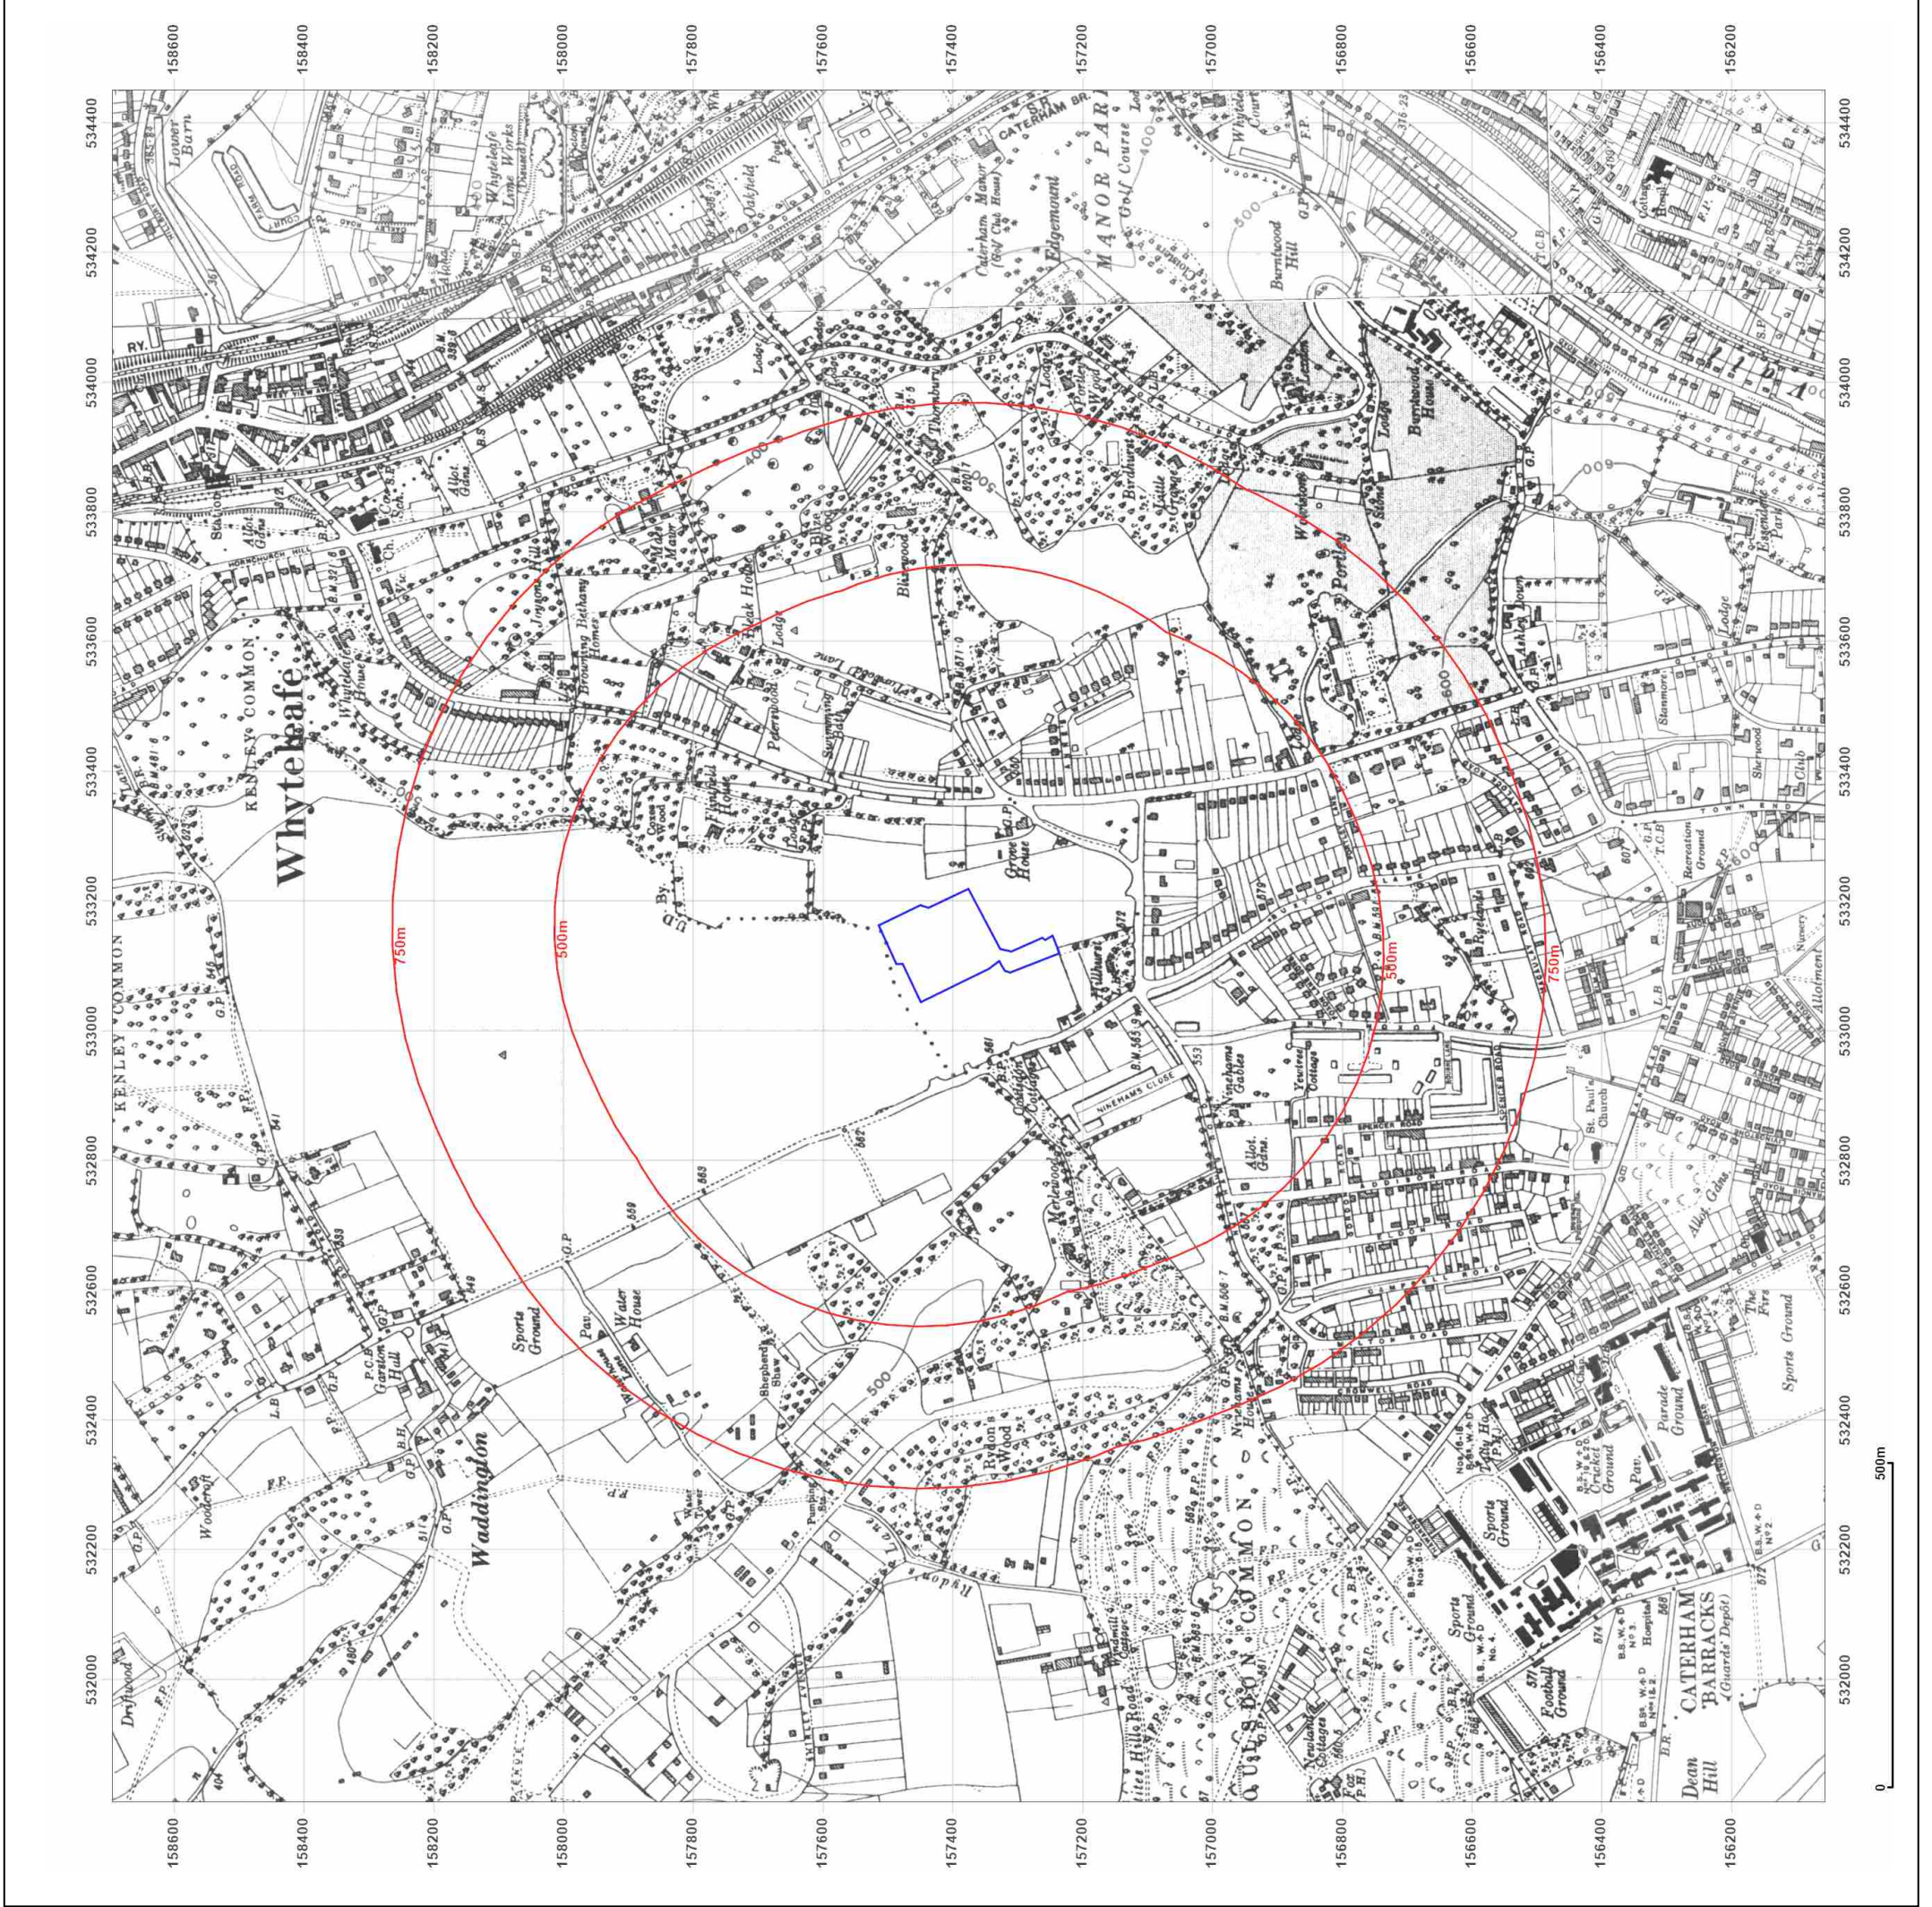

Site Details:

FOCUS SCHOOL, KENLEY
CAMPUS, VICTOR BEAMISH
AVENUE, CATERHAM, CR3 5FX

Client Ref: GWPR5384
Report Ref: GS-CE1-VX7-4QQ-ZS6
Grid Ref: 533130, 157374

Map Name: County Series

Map date: 1934-1938

Scale: 1:10,560

Printed at: 1:10,560

Surveyed 1869
Revised 1934
Edition N/A
Copyright N/A
Levelled N/A

Surveyed 1869
Revised 1934
Edition N/A
Copyright N/A
Levelled N/A

Surveyed 1869
Revised 1934
Edition N/A
Copyright N/A
Levelled N/A

Surveyed 1869
Revised 1934
Edition N/A
Copyright N/A
Levelled N/A

Produced by
Groundsure Insights
T: 08444 159000
E: info@groundsure.com
W: www.groundsure.com

© Crown copyright and database rights 2018 Ordnance Survey 100035207

Production date: 07 June 2023

Map legend available at:

www.groundsure.com/sites/default/files/groundsure_legend.pdf