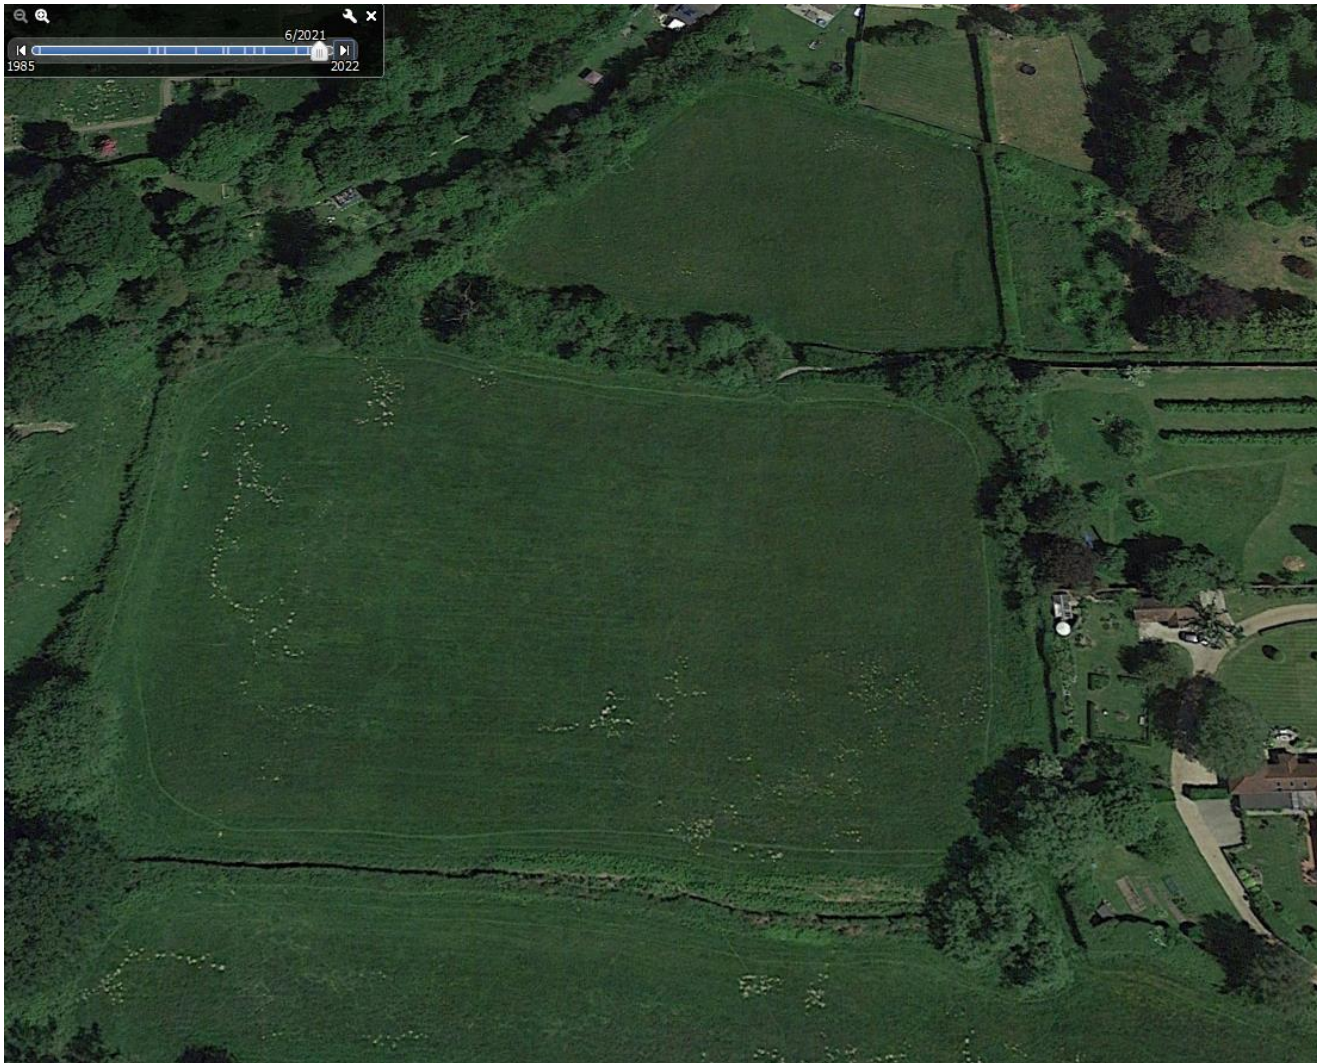

Google Earth Pro Historic Images

Image Date 8 July 2022

Image Date 9 June 2021

Image June 2021 – detail of path around field, immediately south of public footpath

Image June 2021 – detail of path around field, immediately south of public footpath

Image Date 15 April 2020

Image Date 26 September 2018

Image date 26 July 2014

Image date 6 June 2013

Field south of footpath, showing tracks 6 June 2013

6 June 2013

10

Image date 28 March 2012

28 March 2012 paths visible in field north of public footpath

Image Date 1 January 2009

Image date 1 January 2009

Path visible from Town Hill 1 January 2009 (possibly 2010? Growth doesn't look like winter image as taken from Google Earth Pro)

Image date 24 May 2009

24 May 2009 paths visible

1 January 2005

18

1 January 2001

1 January 2000

1 January 1999

21