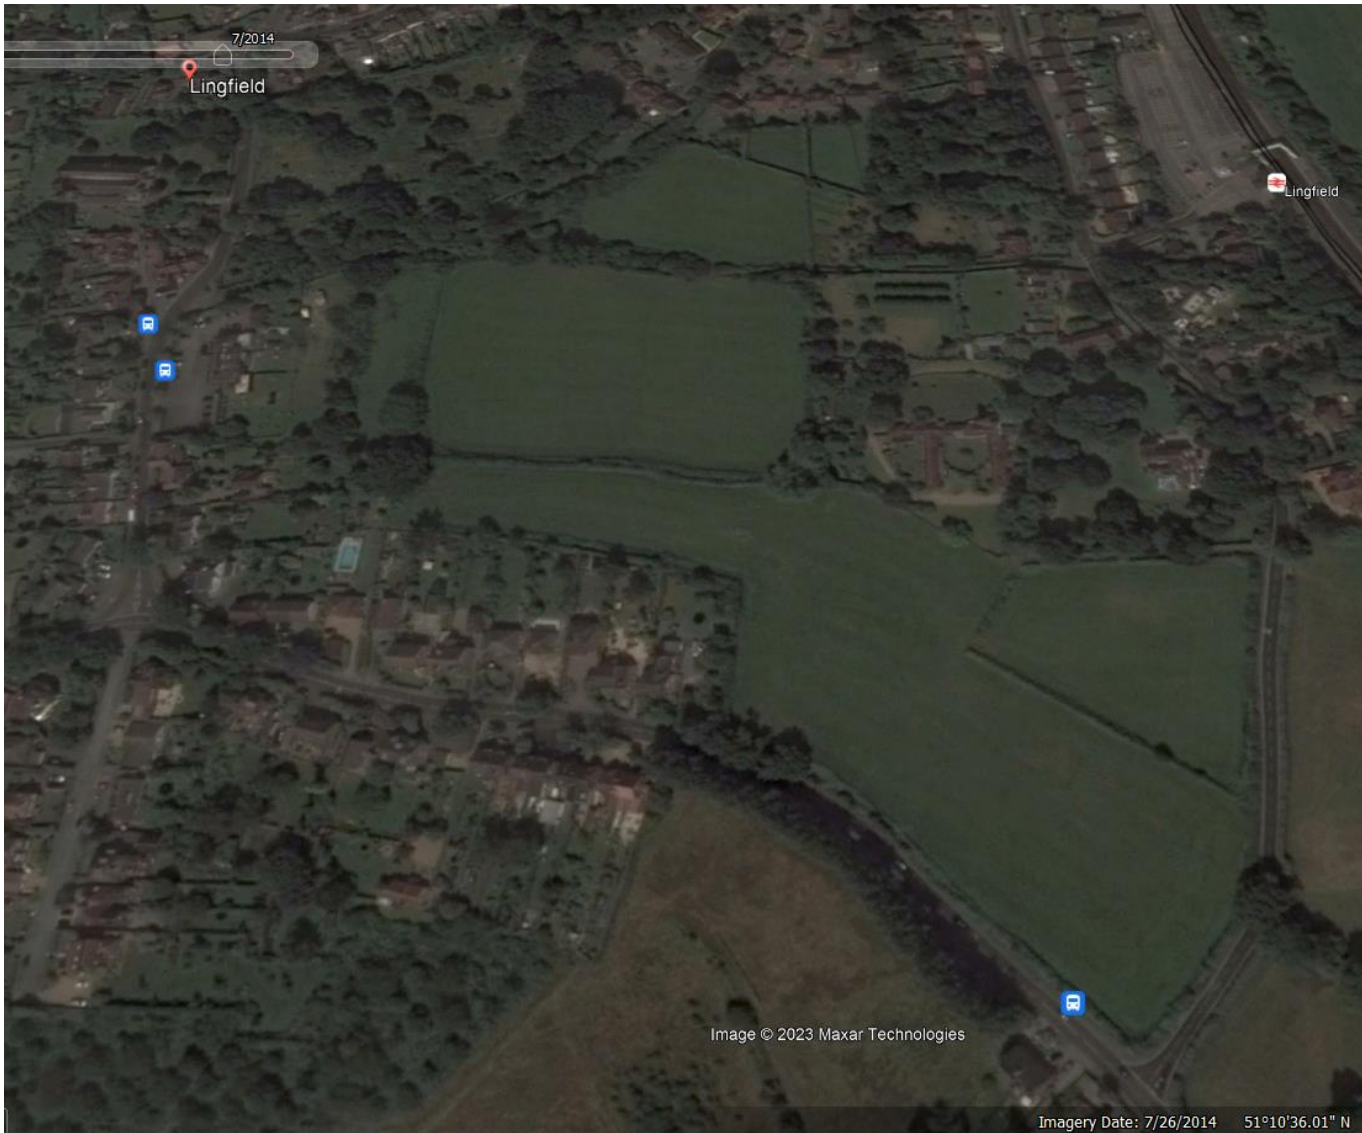

Google Earth Pro Historic Images

Image Date 8 July 2022

Image Date 9 June 2021

Image June 2021 – detail of path around field, immediately south of public footpath

Image June 2021 – detail of path around field, immediately south of public footpath

Image Date 15 April 2020

Image Date 26 September 2018

Image date 26 July 2014

Image date 6 June 2013

Field south of footpath, showing tracks 6 June 2013

6 June 2013

10

Image date 28 March 2012

28 March 2012 paths visible in field north of public footpath

Image Date 1 January 2009

Image date 1 January 2009

Path visible from Town Hill 1 January 2009 (possibly 2010? Growth doesn't look like winter image as taken from Google Earth Pro)

Image date 24 May 2009

24 May 2009 paths visible

1 January 2005

18

1 January 2001

1 January 2000

1 January 1999

21