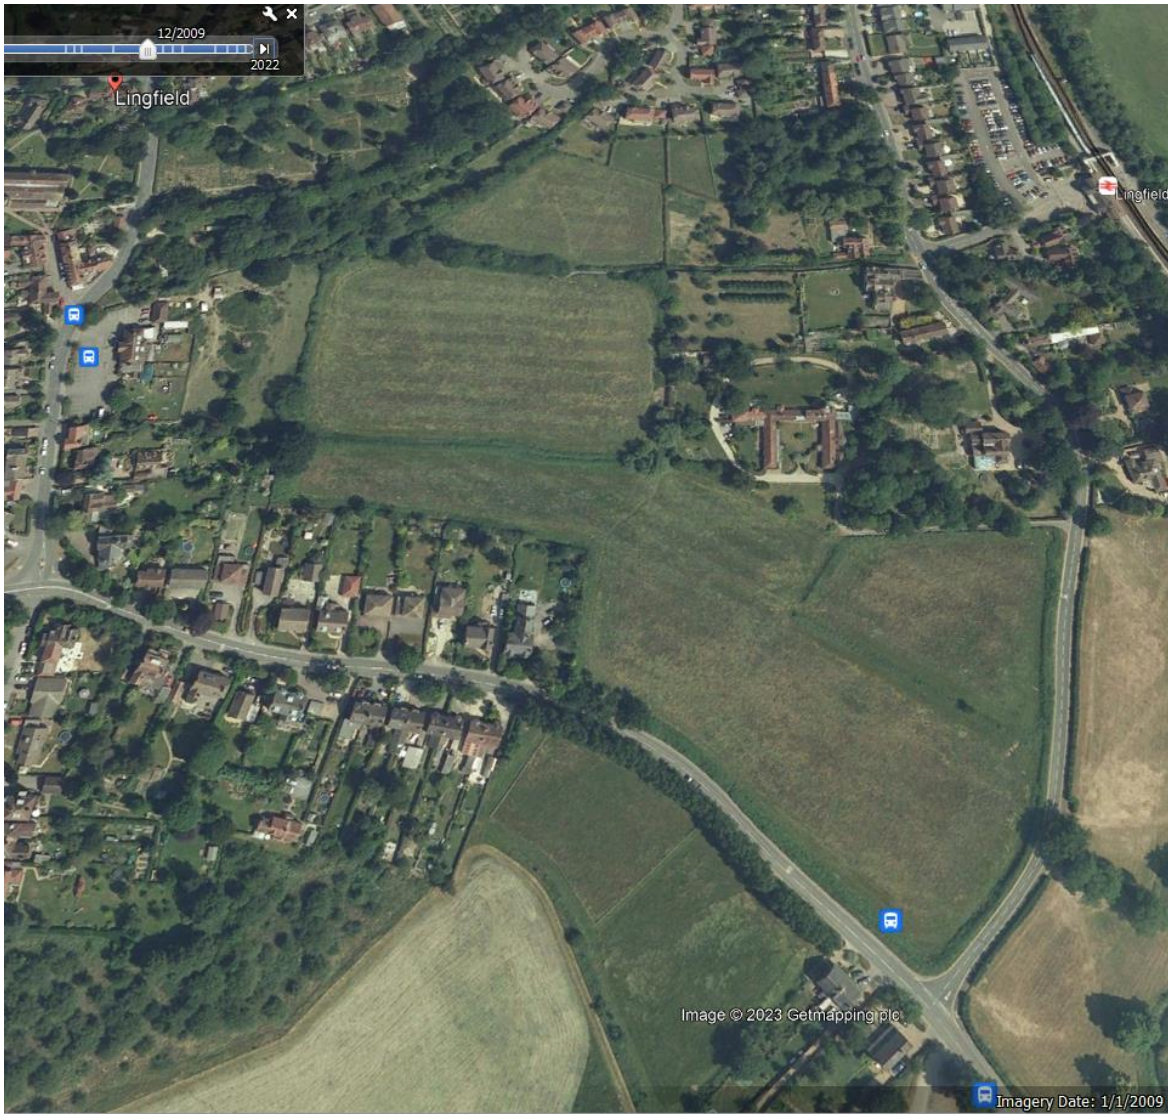

Google Earth Pro Historic Images

Image Date 8 July 2022

Image Date 9 June 2021

Image June 2021 – detail of path around field, immediately south of public footpath

Image June 2021 – detail of path around field, immediately south of public footpath

Image Date 15 April 2020

Image Date 26 September 2018

Image date 26 July 2014

Image date 6 June 2013

Field south of footpath, showing tracks 6 June 2013

6 June 2013

10

Image date 28 March 2012

28 March 2012 paths visible in field north of public footpath

Image Date 1 January 2009

Image date 1 January 2009

Path visible from Town Hill 1 January 2009 (possibly 2010? Growth doesn't look like winter image as taken from Google Earth Pro)

Image date 24 May 2009

24 May 2009 paths visible

1 January 2005

18

1 January 2001

1 January 2000

1 January 1999

21