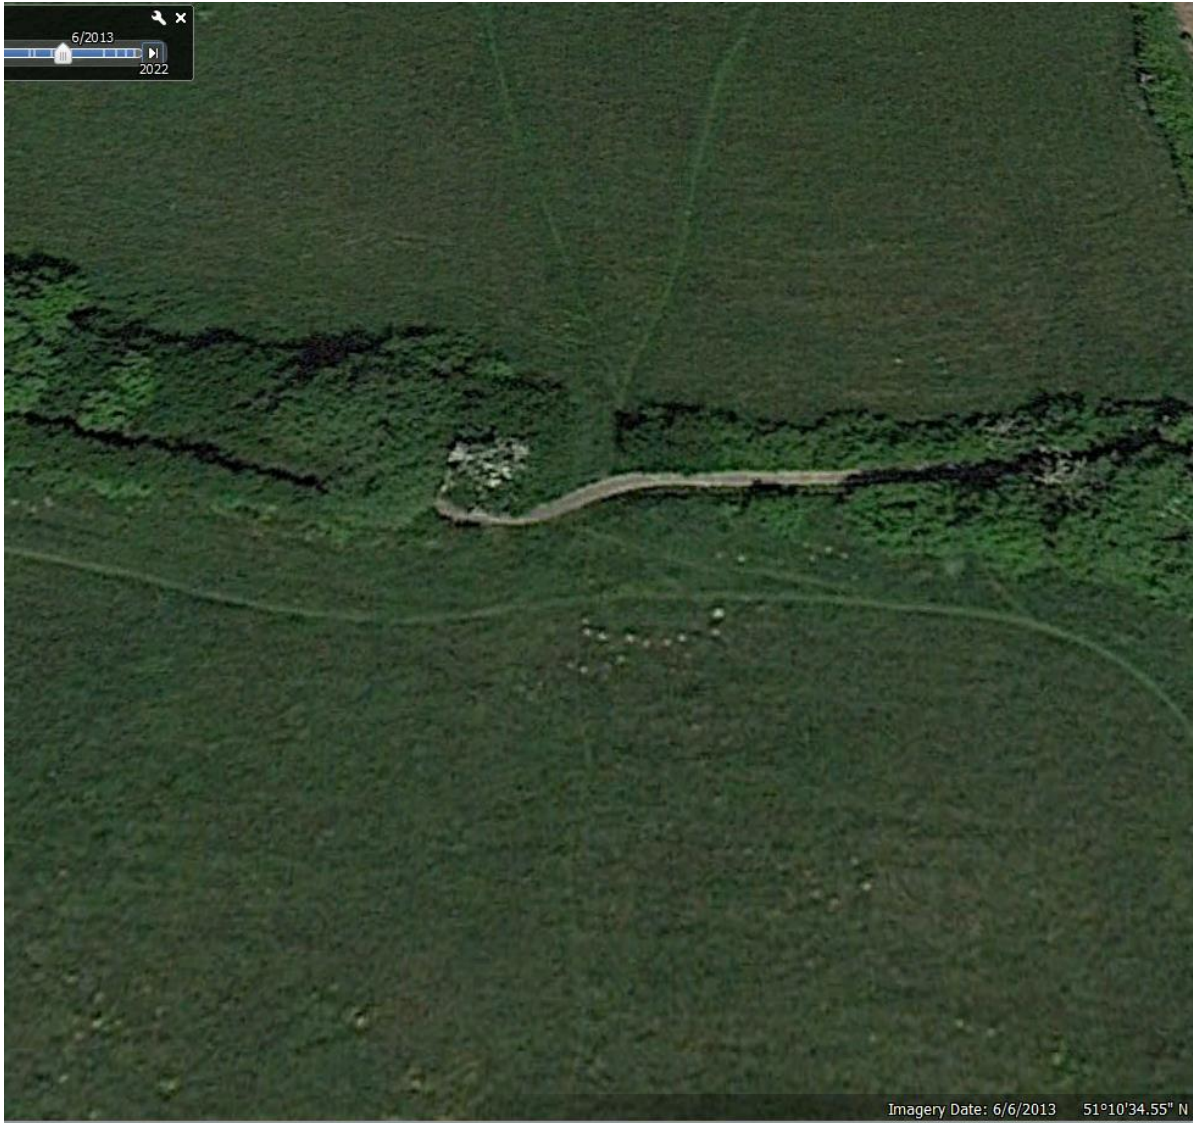

Google Earth Pro Historic Images

Image Date 8 July 2022

Image Date 9 June 2021

Image June 2021 – detail of path around field, immediately south of public footpath

Image June 2021 – detail of path around field, immediately south of public footpath

Image Date 15 April 2020

Image Date 26 September 2018

Image date 26 July 2014

Image date 6 June 2013

Field south of footpath, showing tracks 6 June 2013

6 June 2013

10

Image date 28 March 2012

28 March 2012 paths visible in field north of public footpath

Image Date 1 January 2009

Image date 1 January 2009

Path visible from Town Hill 1 January 2009 (possibly 2010? Growth doesn't look like winter image as taken from Google Earth Pro)

Image date 24 May 2009

24 May 2009 paths visible

1 January 2005

18

1 January 2001

1 January 2000

1 January 1999

21