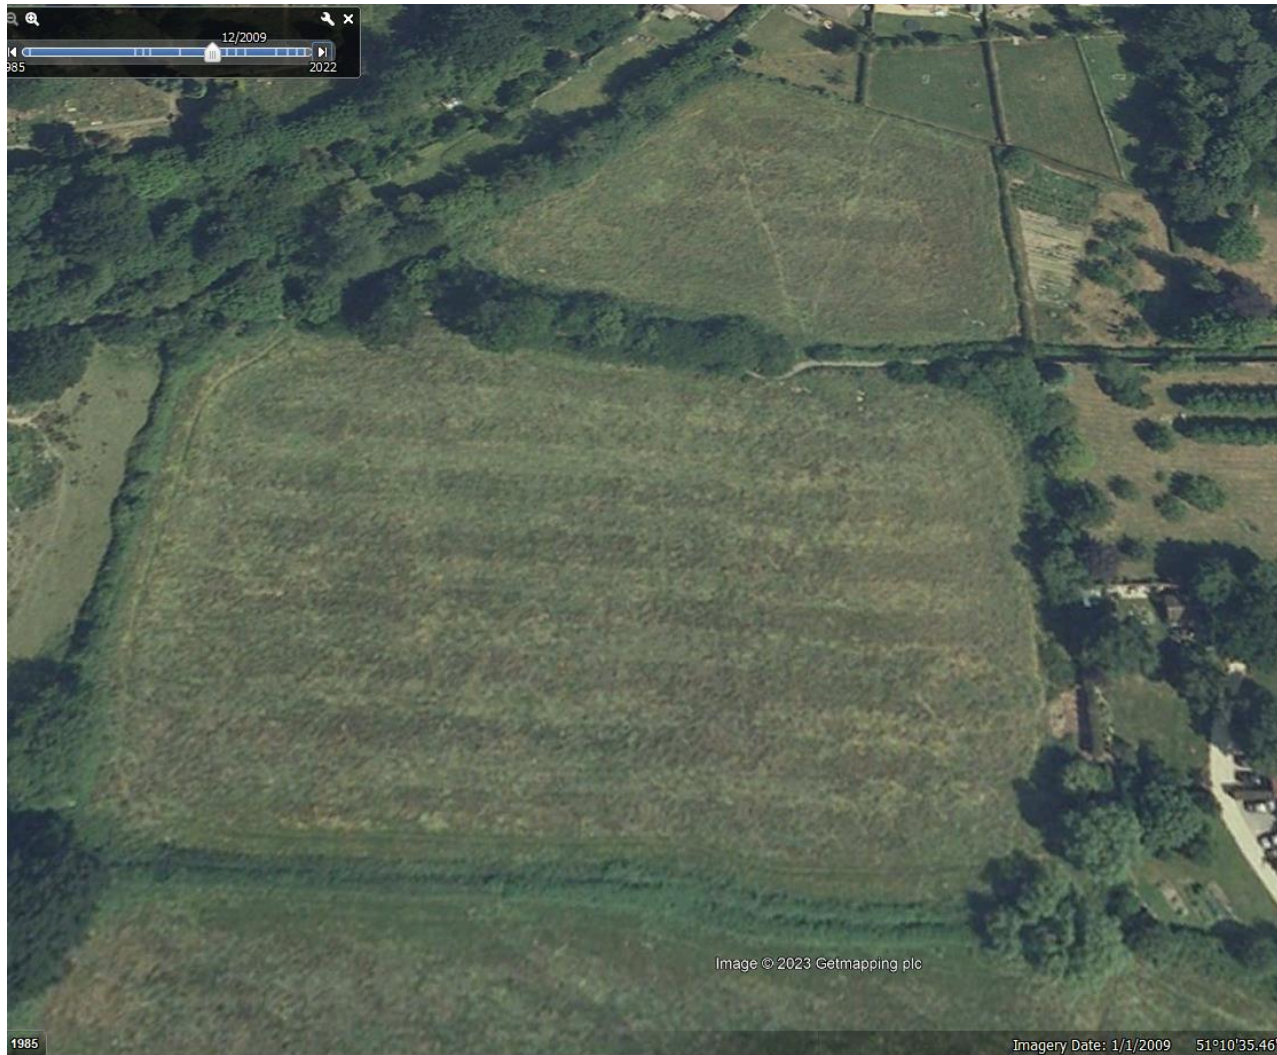

Google Earth Pro Historic Images

Image Date 8 July 2022

Image Date 9 June 2021

Image June 2021 – detail of path around field, immediately south of public footpath

Image June 2021 – detail of path around field, immediately south of public footpath

Image Date 15 April 2020

Image Date 26 September 2018

Image date 26 July 2014

Image date 6 June 2013

Field south of footpath, showing tracks 6 June 2013

6 June 2013

10

Image date 28 March 2012

28 March 2012 paths visible in field north of public footpath

Image Date 1 January 2009

Image date 1 January 2009

Path visible from Town Hill 1 January 2009 (possibly 2010? Growth doesn't look like winter image as taken from Google Earth Pro)

Image date 24 May 2009

24 May 2009 paths visible

1 January 2005

18

1 January 2001

1 January 2000

1 January 1999

21