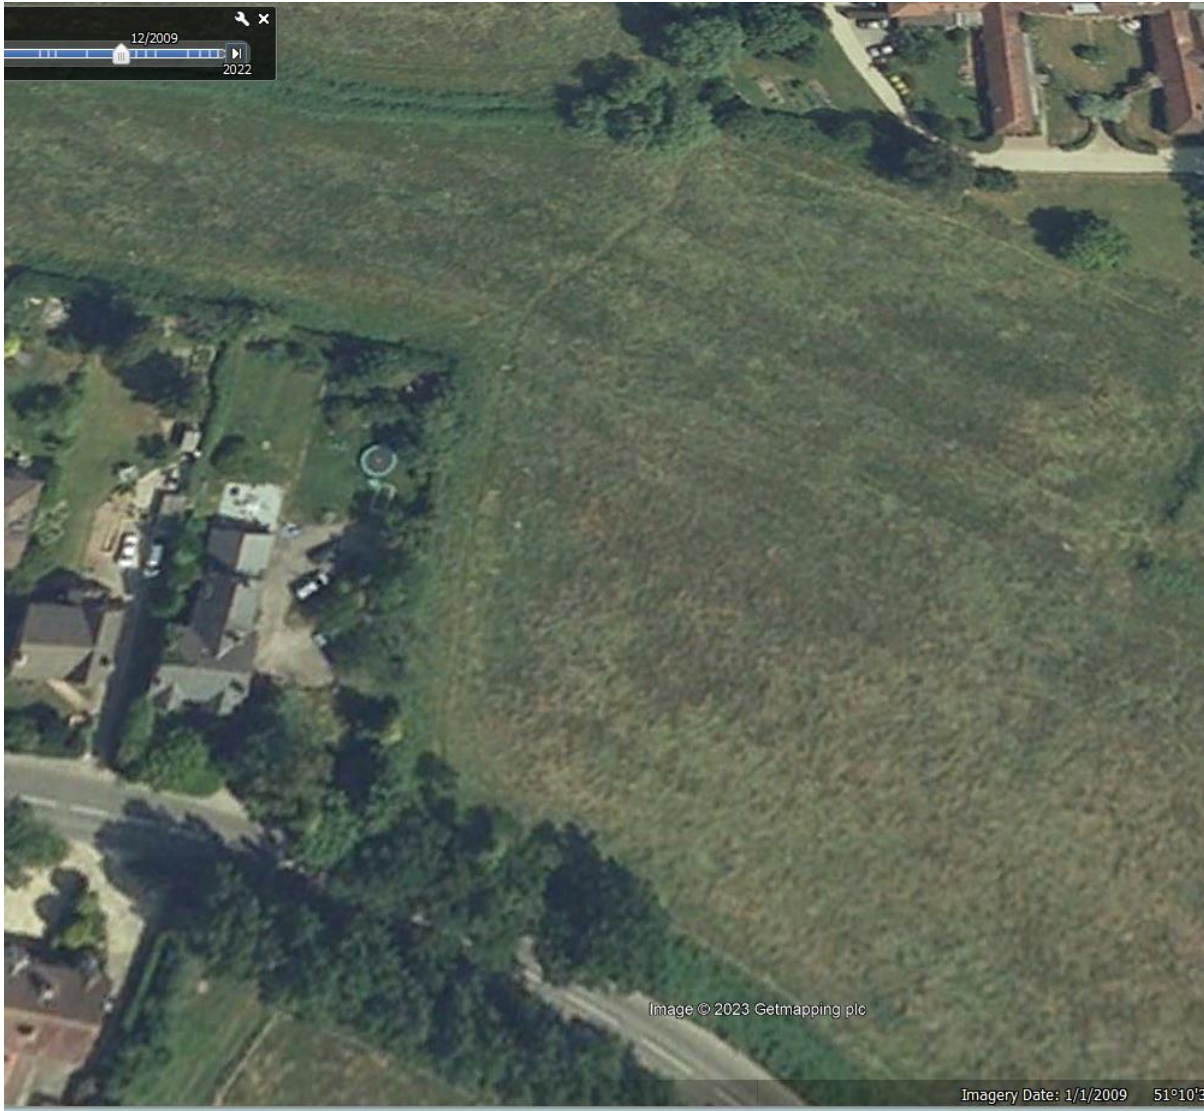

Google Earth Pro Historic Images

Image Date 8 July 2022

Image Date 9 June 2021

Image June 2021 – detail of path around field, immediately south of public footpath

Image June 2021 – detail of path around field, immediately south of public footpath

Image Date 15 April 2020

Image Date 26 September 2018

Image date 26 July 2014

Image date 6 June 2013

Field south of footpath, showing tracks 6 June 2013

6 June 2013

10

Image date 28 March 2012

28 March 2012 paths visible in field north of public footpath

Image Date 1 January 2009

Image date 1 January 2009

Path visible from Town Hill 1 January 2009 (possibly 2010? Growth doesn't look like winter image as taken from Google Earth Pro)

Image date 24 May 2009

24 May 2009 paths visible

1 January 2005

18

1 January 2001

1 January 2000

1 January 1999

21